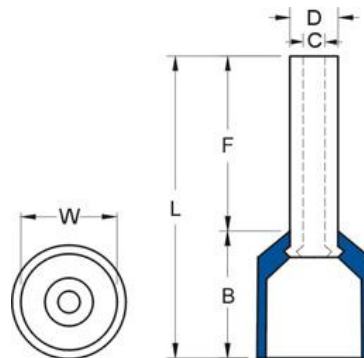

EN

Datasheet

RS PRO NYLON-INSULATED CORD END TERMINALS

Stock number: 178-7286

MAXIMUM ELECTRIC CURRENT:

A.W.G.	22
AMP.	9

MAXIMUM ELECTRICAL RATING: 105° C 600 VOLTS MAX.

INSULATION MATERIAL: NYLON

TERMINAL MATERIAL: COPPER TUBE

SURFACE TREATMENT: TIN PLATE

INSULATION COLOR: ORANGE

WIRE RANGE A.W.G. mm ²	ITEM NO.	DIMENSION inch(mm)					
		F	L	W	B	D	C
22 A.W.G. 0.5 mm ²	<input type="checkbox"/> 178-7286	0.236 6	0.472 12	0.102 2.6	0.236 6	0.051 1.300	0.039 1