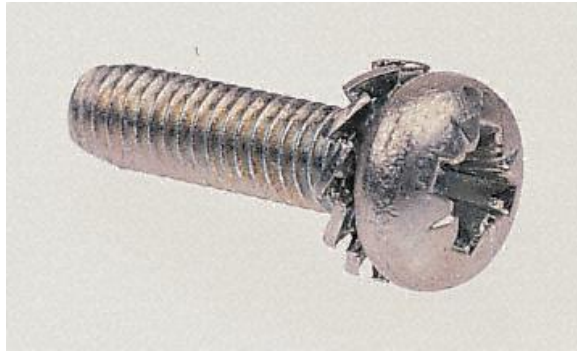

Professionally approved products.

Sems Screws

Galvanised Steel Pan Sem Screw

[RS Stock No. 278-821](#)

Features:

Drive Type : Pozidriv
 Head Shape : Pan
 Finish : Galvanised
 Material : Steel
 Washer Type : Plain

RS Part No.	Thread Size	Length
278821	M3	6mm
278865	M4	6mm