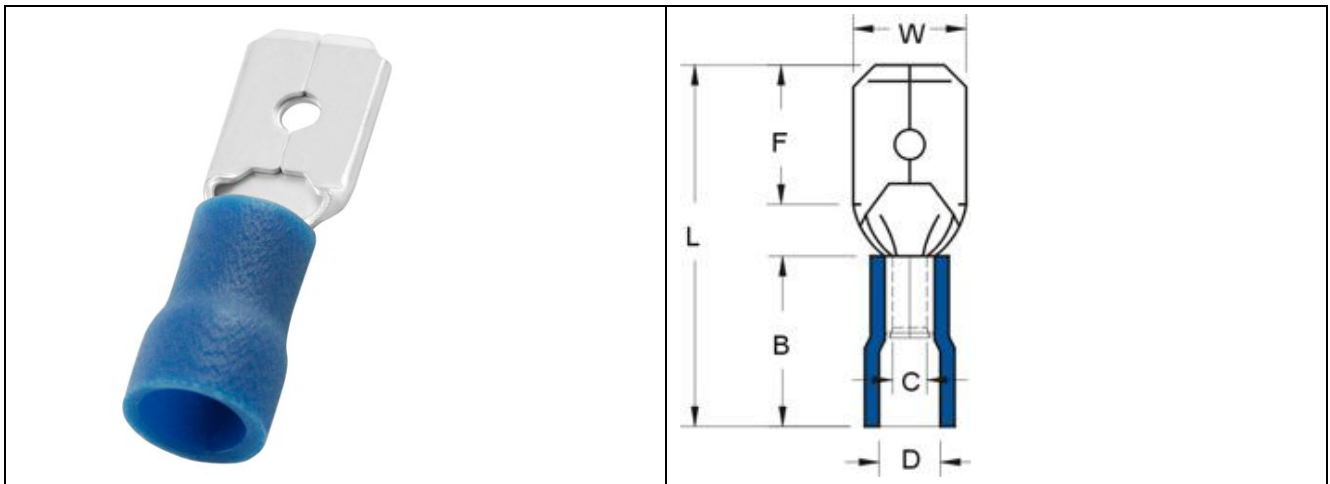

EN

Datasheet

RS PRO VINYL-INSULATED MALE DISCONNECTORS

Stock number: 178-8383

MAXIMUM ELECTRIC CURRENT:

A.W.G.	16	14
AMP.	10	15

MAXIMUM ELECTRICAL RATING: 75° C 300 VOLTS MAX.

INSULATION MATERIAL: VINYL

TERMINAL MATERIAL: BRASS

INSULATION COLOR: BLUE

TERMINAL BARREL I.D.: C=2.3MM

WIRE RANGE A.W.G. mm ²	ITEM NO.	NEMA TAB	DIMENSION inch(mm)						
			W	F	L	B	D	T	
16-14 A.W.G. 1.5-2.5 mm ²	 178-8383	.032X.250 (0.8X6.35)	0.25 6.35	0.303 7.7	0.827 21	0.394 10	0.177 4.500	0.016 0.4	