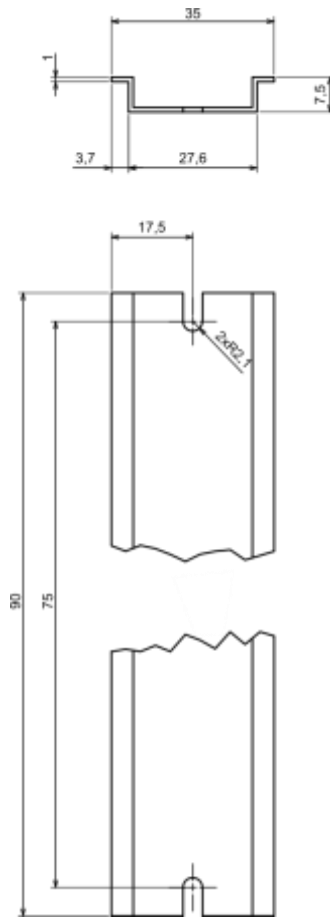

Datasheet

RS PRO DIN Rail

Stock number: 2006730

EN

Product Details

Din rail for RS PRO 1862284, RS PRO 1862285, RS PRO 1862286, RS PRO 1920698, RS PRO 1920699, RS PRO 1920700 and RS PRO 1920701 hermetic enclosures.

Features and Benefits

- Made of galvanized steel

All dimensions are given within +/-0,5mm tolerance