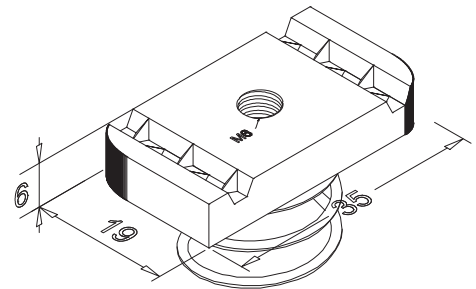

ENGLISH

Datasheet

Short Spring Channel Nuts Bright Zinc Plated

RS Stock No **1766941**

Size **M6**

Channel nuts are commonly used for fitting brackets to channel/Strut, and are the ideal fixing for drops of threaded rod.

Please view our full range listing below

RS Stock No	Size (mm)
1766941	M6
1766938	M8
1766935	M10
1766932	M12