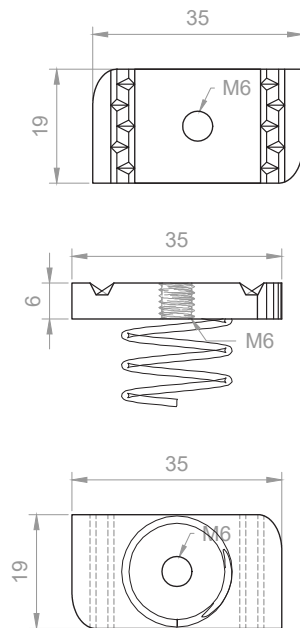

ENGLISH

Datasheet

Short Spring Channel Nuts Bright Zinc Plated

RS Stock No **1766941**

Size **M6**

Channel nuts are commonly used for fitting brackets to channel/Strut, and are the ideal fixing for drops of threaded rod.

Please view our full range listing below

RS Stock No	Size (mm)
1766941	M6
1766938	M8
1766935	M10
1766932	M12