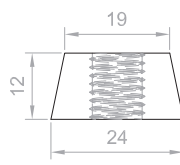

ENGLISH

Datasheet

Wedge Nuts

Zinc

RS Stock No **1766948**
Size **M10**

Used with metal decking systems, fixed into the dovetail or channel of decking to provide a fixing for threaded rod, or bolts for mounting services.

BOTTOM VIEW

SIDE VIEW

TOP VIEW

Please view our full range listing below

RS Stock No	Size (mm)
1766911	M6
1766928	M8
1766948	M10
1766949	M12