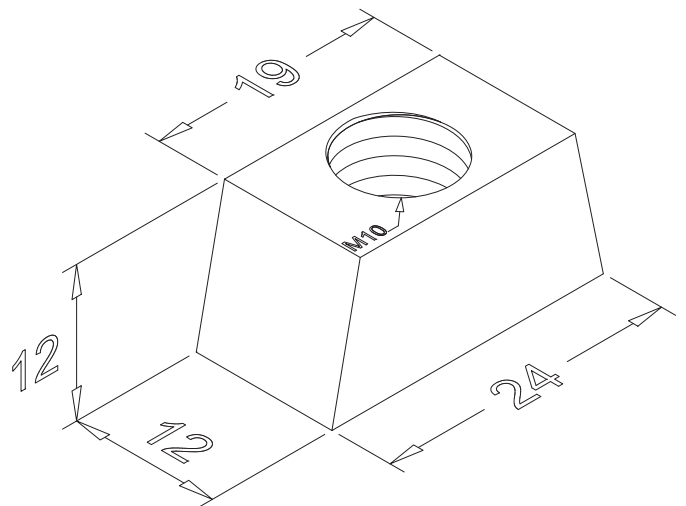

ENGLISH

Datasheet

Wedge Nuts

Zinc

RS Stock No **1766948**
Size **M10**

Used with metal decking systems, fixed into the dovetail or channel of decking to provide a fixing for threaded rod, or bolts for mounting services.

BOTTOM VIEW

SIDE VIEW

TOP VIEW

Please view our full range listing below

RS Stock No	Size (mm)
1766911	M6
1766928	M8
1766948	M10
1766949	M12