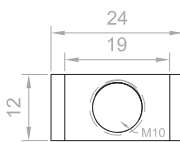

ENGLISH

Datasheet

Wedge Nuts

Zinc

RS Stock No **1766948**
Size **M10**

Used with metal decking systems, fixed into the dovetail or channel of decking to provide a fixing for threaded rod, or bolts for mounting services.

BOTTOM VIEW

SIDE VIEW

TOP VIEW

Please view our full range listing below

RS Stock No	Size (mm)
1766911	M6
1766928	M8
1766948	M10
1766949	M12