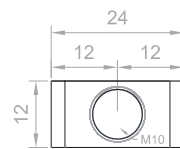

ENGLISH

Datasheet

Wedge Nuts

Zinc

RS Stock No **1766948**
Size **M10**

Used with metal decking systems, fixed into the dovetail or channel of decking to provide a fixing for threaded rod, or bolts for mounting services.

BOTTOM VIEW

SIDE VIEW

TOP VIEW

Please view our full range listing below

RS Stock No	Size (mm)
1766911	M6
1766928	M8
1766948	M10
1766949	M12