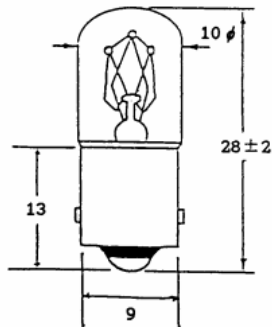

### Dimensions: (mm)

Structure	
Bulb Type	Clear
Bulb Diameter	10±1mm
Length	28±2mm
Base Type	Ba9s/13

Design Characteristics	
Voltage	12V
MSCP	0.75CP±20%
Amperage	170mA±10%
Filament Type	Vacuum Type C-2F
Life Hours	3000Hours