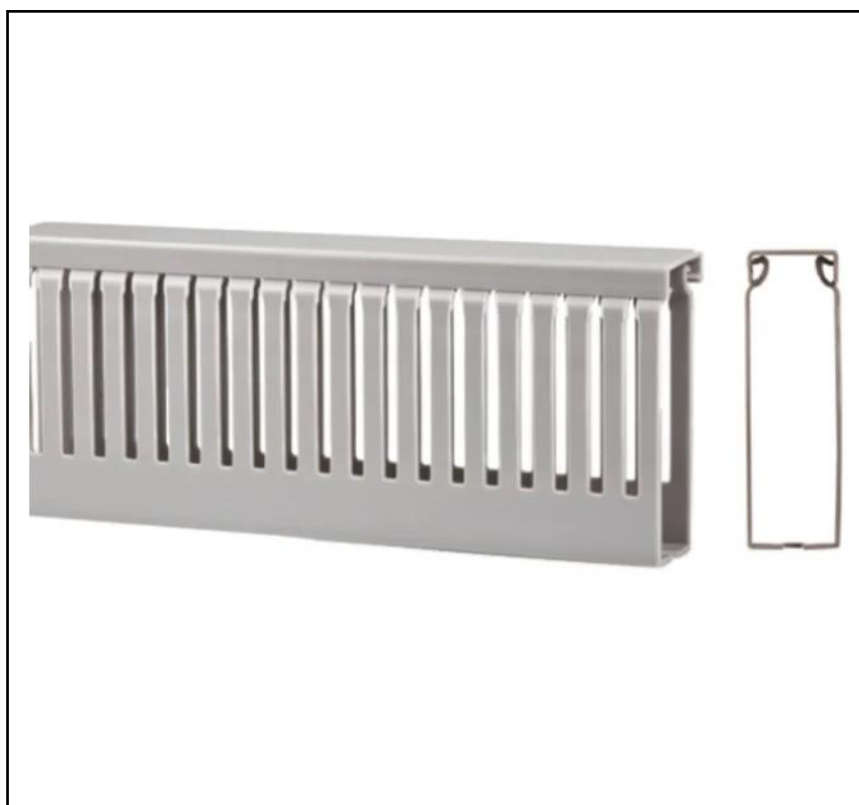

FEATURES

- Quick and easy install
- Clean grey finish
- Up to 85°C operating temperature
- High impact/Warp proof
- 4mm slot gap

RS PRO Cable Trunking RS PRO Grey Slotted Panel Trunking - Open Slot, W40 mm x D60mm, L2m, PVC

RS Stock No.: 758-9222

RS Professionally Approved Products bring to you professional quality parts across all product categories. Our product range has been tested by engineers and provides a comparable quality to the leading brands without paying a premium price.