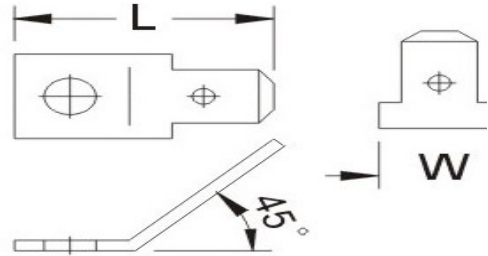

ENGLISH

Datasheet

RS Pro Male Terminals

Stock Number: 125-1984

ITEM NO.	NEMA TAB	DIMENSION inch(mm)			Q'TY BOX	
		STUD SIZE	W	L		
125-1984	.020X.187	#10	5.3	0.299	0.61	1000
	0.5X4.75			7.6	15.5	

LT: Loose Piece, Tin Plated

Terminal Material: Brass