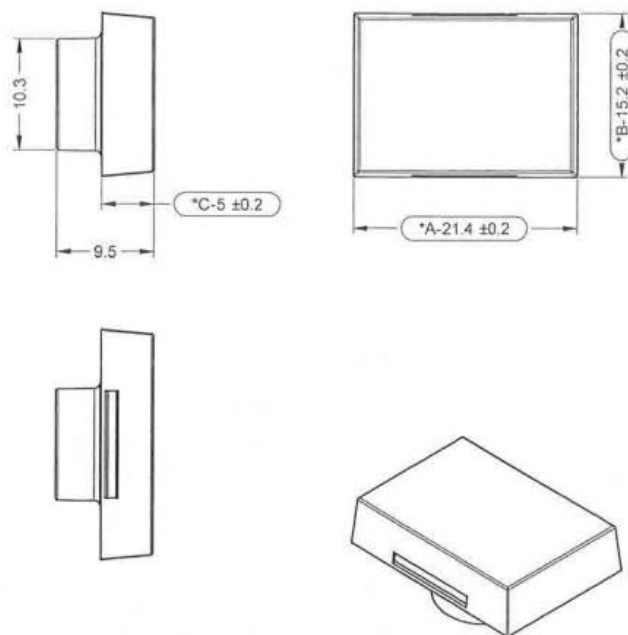

## Datasheet

# Red Rectangular Push Button Lens For Use With ADA16 Series

RS Stock number 745-2524

### Dimensions: (mm)

### Specification

Size: 16mm lens

Shape : Rectangular Flat

Colour: Red

Material : PMMA / PC