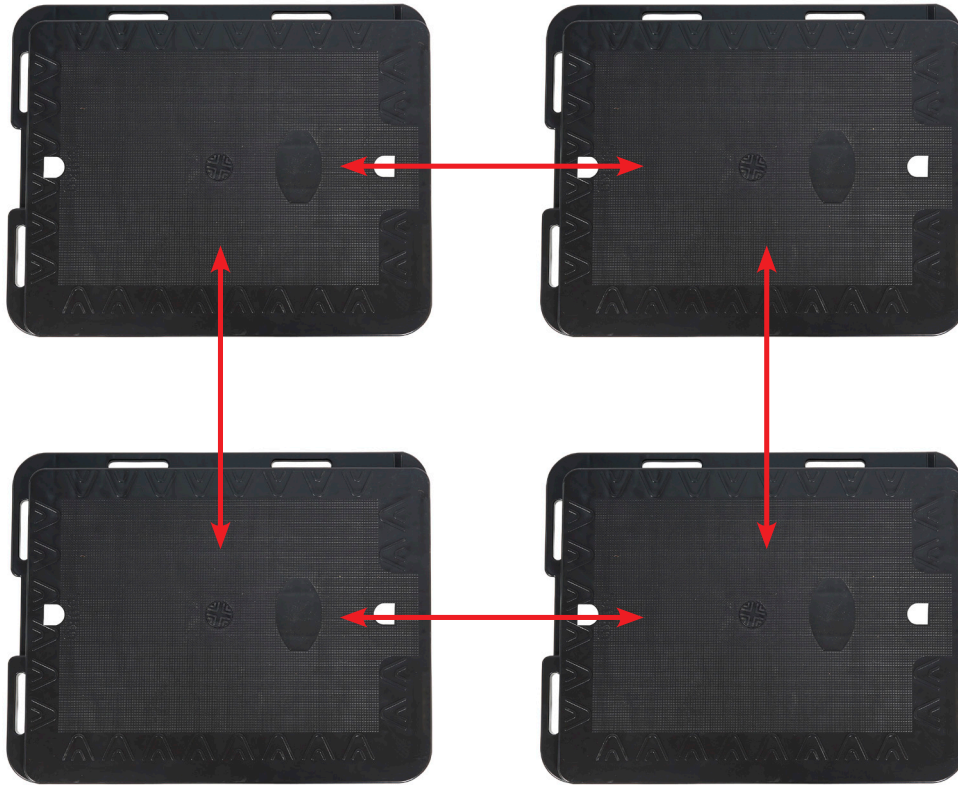

Datasheet
Stock No. 1874987

RS PRO INTERCONNECTING DOLLIES

ENGLISH

per Dolly

i Information

**SIMPLY SNAP
LOCK THE DOLLIES
TOGETHER TO
CREATE YOUR
REQUIRED SIZE**

Supplied as pack of 2 dollies
Simply 'snap lock' the dollies together to create your required size
Mobile on 4 x 50mm polypropylene castors

Overall Size L x W x H mm	Weight kg	Article Number
485 x 380 x 85	5	1874987