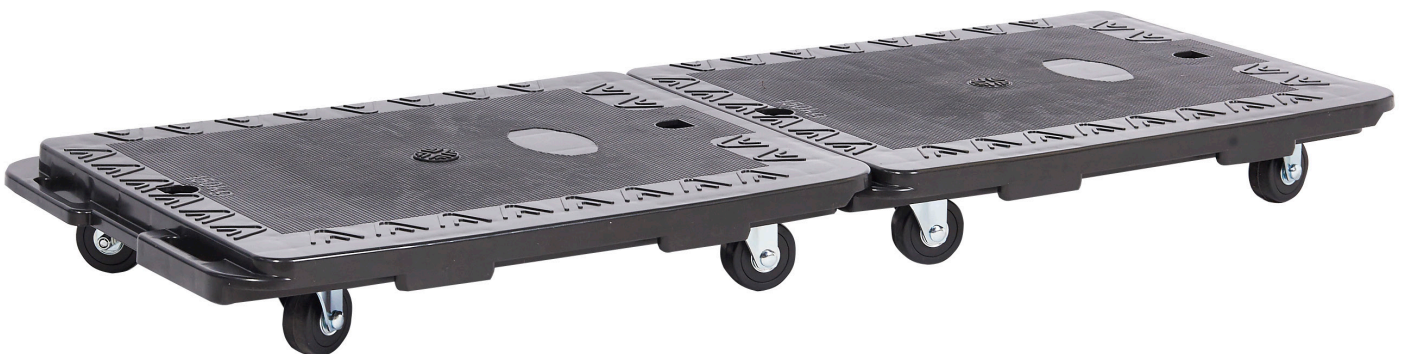

Datasheet
Stock No. 1874987

RS PRO INTERCONNECTING DOLLIES

ENGLISH

per Dolly

i Information

**SIMPLY SNAP
LOCK THE DOLLIES
TOGETHER TO
CREATE YOUR
REQUIRED SIZE**

Supplied as pack of 2 dollies
Simply 'snap lock' the dollies together to create your required size
Mobile on 4 x 50mm polypropylene castors

Overall Size L x W x H mm	Weight kg	Article Number
485 x 380 x 85	5	1874987