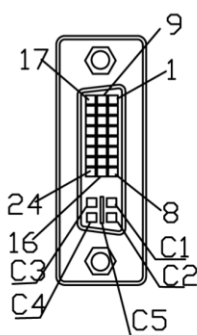

Datasheet

RS PRO DVI-I Gender Changer

Stock number: 236-9107

EN

DVI-I Dual link coupler for connecting two male DVI cables. When using as a gender changer it can convert a male in to a female if needed.

Manufactured with UL material UL Style number 1007

DVI(24+5)F

DVI(24+5)F

NOTE:

1. CABLE:28AWG,UL1007 WIRE,PVC JACKET.
2. LENGTH:35mm*26PCS.
3. CONNECTOR:DVI(24+5)F*2PCS(WHITE INSULATION).
4. CONTACTS:

DVI(24+5)F	1	2	3.....22	23	24	C1	C2	C3	C4	C5	64
DVI(24+5)F	1	2	3.....22	23	24	C1	C2	C3	C4	C5	64
5. MOLD:MOLDING BLACK TYPE.
6. OPEN/SHORT TEST:100% TEST.
INSULATION:1M.