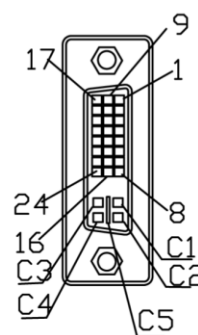

Datasheet

RS PRO DVI-I Gender Changer

Stock number: 236-9107

EN

DVI-I Dual link coupler for connecting two male DVI cables. When using as a gender changer it can convert a male in to a female if needed.

Manufactured with UL material UL Style number 1007

DVI(24+5)F

DVI(24+5)F

NOTE:

1. CABLE:28AWG,UL1007 WIRE,PVC JACKET.
2. LENGTH:35mm*26PCS.
3. CONNECTOR:DVI(24+5)F*2PCS(WHITE INSULATION).
4. CONTACTS:

DVI(24+5)F	1	2	3.....22	23	24	C1	C2	C3	C4	C5	64
DVI(24+5)F	1	2	3.....22	23	24	C1	C2	C3	C4	C5	64
5. MOLD:MOLDING BLACK TYPE.
6. OPEN/SHORT TEST:100% TEST.
INSULATION:1M.