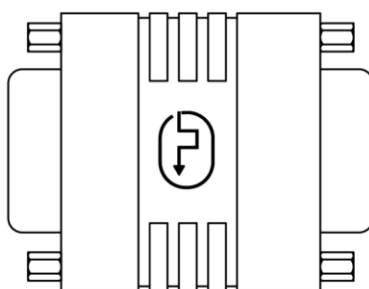

Datasheet

RS PRO DVI-I Gender Changer

Stock number: 236-9107

EN

DVI-I Dual link coupler for connecting two male DVI cables. When using as a gender changer it can convert a male in to a female if needed.

Manufactured with UL material UL Style number 1007

DVI(24+5)F

DVI(24+5)F

NOTE:

1. CABLE:28AWG,UL1007 WIRE,PVC JACKET.
2. LENGTH:35mm*26PCS.
3. CONNECTOR:DVI(24+5)F*2PCS(WHITE INSULATION).
4. CONTACTS:

DVI(24+5)F	1	2	3.....22	23	24	C1	C2	C3	C4	C5	64
DVI(24+5)F	1	2	3.....22	23	24	C1	C2	C3	C4	C5	64
5. MOLD:MOLDING BLACK TYPE.
6. OPEN/SHORT TEST:100% TEST.
INSULATION:1M.