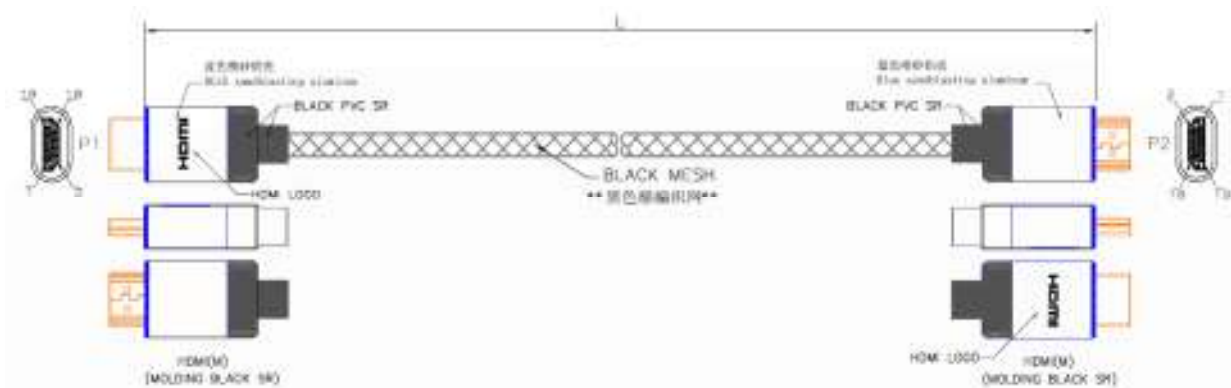

Datasheet

RS PRO 5mtr HDMI M-M 8K High Speed with Ethernet Cable – Black with Blue Connectors

Stock number: 195-4899

EN

The RSPRO 5 metre male to male 8K HDMI cable which has a black PVC jack with mesh and an outer diameter of 8.5mm. The connectors have a gold flash covering to prevent corrosion.

The connector hoods are also made of Aluminium and sandblasted blue and has a strain relief to prevent the jacket splitting around the boot.

HDMI is possibly the most common display connection on the market which can be found on devices ranging from PC's, Bluray players, games consoles and more.

HDMI(M)	1	3	2	4	6	5	7	9	8	10	12	11	14	19	17	13	15	16	18	64
HDMI(M)	1 3 PAIR		2 G	4 6 PAIR		5 G	7 9 PAIR		8 G	10 12 PAIR		11 G	14 19 PAIR		17 G	13 15 16 18 4C				64 SHELL

- CABLE: 26AWG(1/0.404BC),UL20276,AL+B+D-FOIL,[(#26*1P+D+FAM)*5PCS+#26*4C], BLACK COLOR,OD=8.5±0.2mm,PVC JACKET.
- LENGTH: L.
- CONNECTORS: HDMI(M)*2PCS(BLACK INSULATOR)(SHELL GOLD PLATED).
- MOLD: MOLDING TYPE.
- CONTACTS:
- Test machine test condition.
 - A.100% OPEN,SHORT&INTERMITANCE TEST.
 - B.CONDUCTOR RESISTANCE:2ohms MAX:
 - C.INSULATION RESISTANCE:10MΩ Min/,10ms:
- ALL MUST BE MEET ON ROHS COMPLIANT.