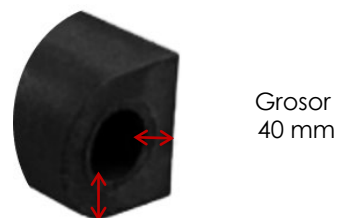

ESPAÑOL

Ficha tecnica

RS Pro

RS Stock No : 1745970

Aduanas : 4016999790

Grosor
40 mm

RS Stock N°	Longitud (mm)	Ancho (mm)	Altura (mm)	Peso (kg)
1745970	1000	150	150	20,3

- Hecho en caucho de alta resistencia
- Colories : negro

Características :

- Protege muelles y muelles y otras instalaciones sensibles.
- Asegure con 3 pernos no suministrados. Agujeros $\varnothing$ 40 mm
- Resiste temperaturas de $-40 / + 80$ ° C