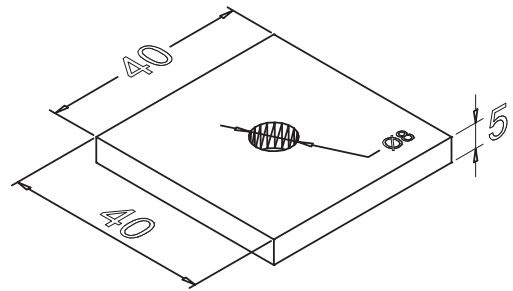

ENGLISH

Datasheet

Square Plate Washers Hot Dipped Galvanised

RS Stock No **1766959**

Size **M6 x 40 x 5**

For use with channel/strut and in general construction applications.

Please view our full range listing below

RS Stock No	Size (mm)
1766950	M6 x 40 x 3
1766952	M8 x 40 x 3
1766955	M10 x 40 x 3
1766957	M12 x 40 x 3
1766959	M6 x 40 x 5
1766930	M8 x 40 x 5
1766956	M10 x 40 x 5
1766944	M12 x 40 x 5