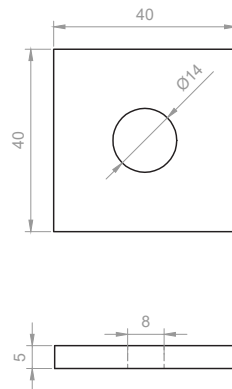

ENGLISH

Datasheet

Square Plate Washers Hot Dipped Galvanised

RS Stock No **1766959**

Size **M6 x 40 x 5**

For use with channel/strut and in general construction applications.

Please view our full range listing below

RS Stock No	Size (mm)
1766950	M6 x 40 x 3
1766952	M8 x 40 x 3
1766955	M10 x 40 x 3
1766957	M12 x 40 x 3
1766959	M6 x 40 x 5
1766930	M8 x 40 x 5
1766956	M10 x 40 x 5
1766944	M12 x 40 x 5