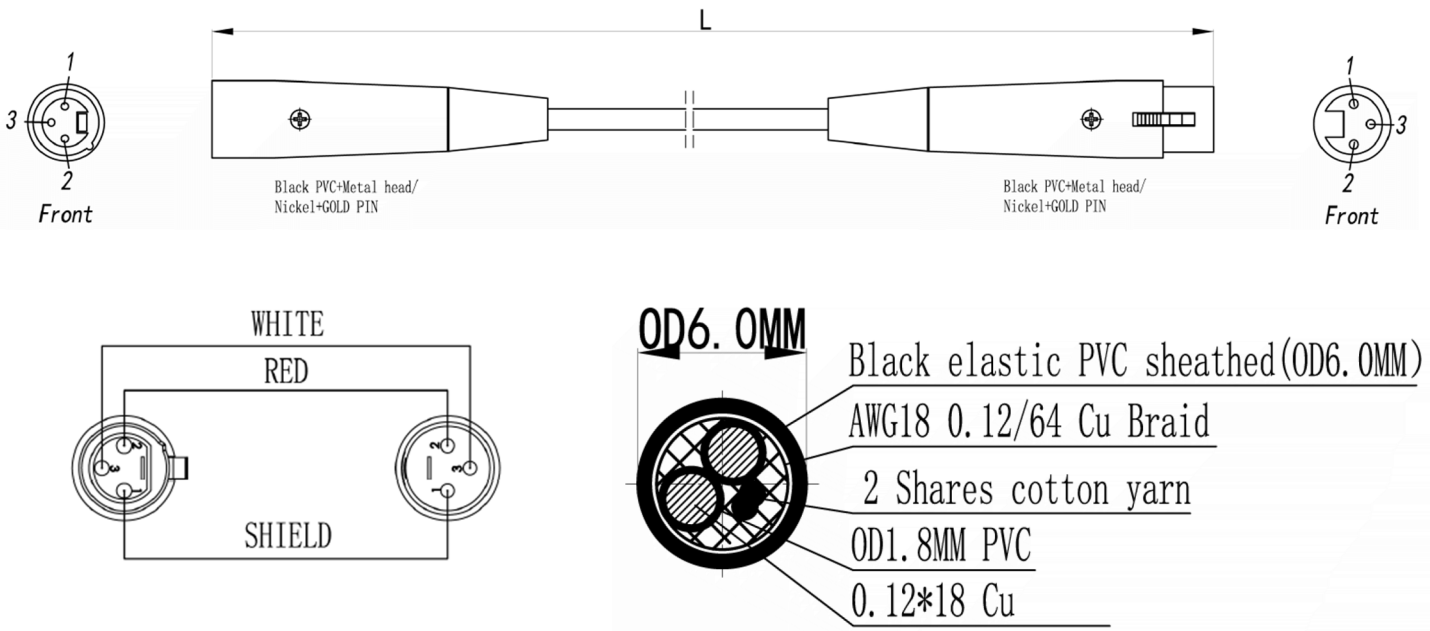

Datasheet

RS PRO 0.5m XLR Male to Female Cable, Silver Connectors

Stock number: 192-4432

EN

The RS PRO 0.5 metre, XLR extension cable has a jack plug to a socket both with metal boots.

The connectors are nickel and have a strain relief to help avoid the cable splitting around the edge of the boot. The cable flex is made of 18 AWG copper wire and has a copper braid for extra shielding. The cable flex has a black PVC jacket and an outer diameter of 6mm.

XLR cables are generally use for sound, video and lighting equipment.