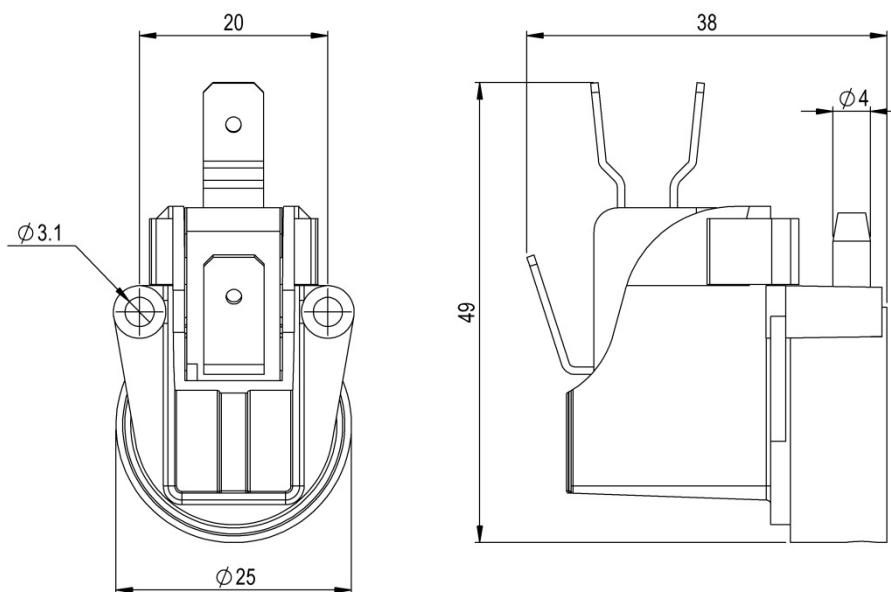

Datasheet

ENGLISH

SPCO Surface Mount Momentary Air Switch

RS Stock No. 319-708

FEATURES:

- Single pole changeover switch
- Electrical rating 16A 250V AC
- Side entry 4mm spout
- Use with 3mm I/D tubing