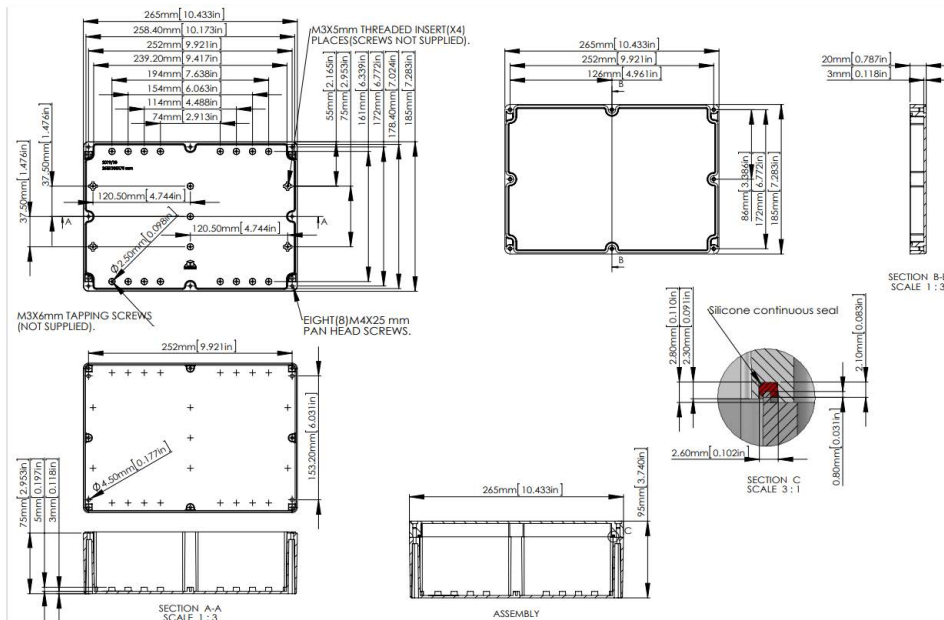

## 265 x 185 x 95mm

**multicomp** PRO

**RoHS  
Compliant**

### Specifications

Dimensions : 265mm × 185mm × 95mm  
 Material : High impact ABS plastic/Polycarbonate  
 Color : Dark gray/Light gray  
 Waterproof : Yes  
 Ingress Protection Rating : IP68

### Part Number Table

Description	Part Number
Sealed Enclosure, ABS, Dark Gray, 265 x 185 x 95mm, IP68	MP009957
Sealed Enclosure, PC, Light Gray, 265 x 185 x 95mm, IP68	MP009943
Sealed Enclosure, PC, Light Gray, 265 x 185 x 95mm, IP68 with Clear Lid	MP009950