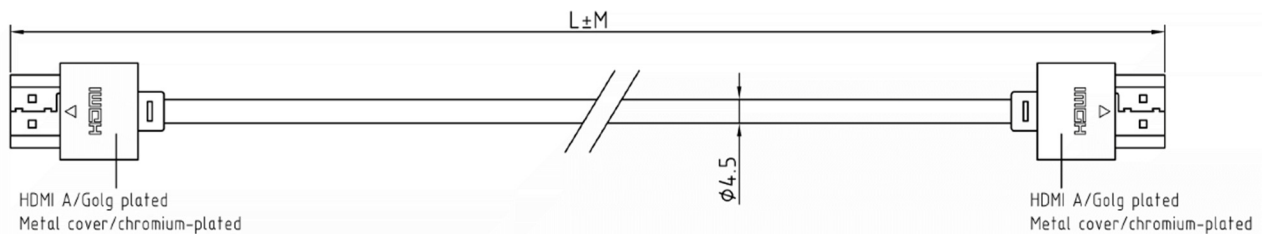

# RS PRO 0.5 mtr HDMI Male to Male High Speed with Ethernet Slim Cable - White

Stock number: 182-8769

EN

The RSPRO 0.5 metre HDMI male to male slim cable which has a white PVC jack and an outer diameter of 4.5mm. The cable flex is made from 32awg which makes these cables extremely flexible while still delivering a quality image.

HDMI V1.4	Signal Assignment	HDMI V1.4
1		1
2		2
3		3
4		4
5		5
6		6
7		7
8		8
9		9
10		10
11		11
12		12
14		14
17		17
19		19
13	CEC	13
15	SCL	15
16	SDA	16
18	+5 Volts Power	18
shell		shell

- HDMI CABLE V1.4 WIRE GAUGE:  
32AWG[1P×(0.2mm BC+FPE)+D+AL]×5P  
+(0.2mm BC+HDPE)×4C+AL+D+WHITE PVC4.5MM
- HOOD: METAL HOUSING TYPE, CHROMIUM PLATED  
HDMI A TYPE, GOLD PLATED
- CABLE ELECTRICAL TEST:  
100% OPEN SHORT & MISS WIRE TEST.