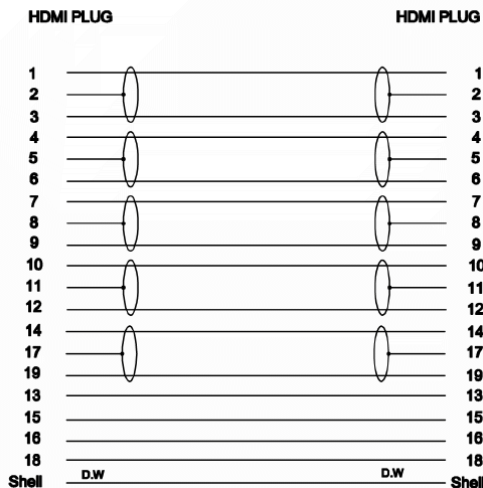

## RS PRO 0.5 mtr HDMI Male to HDMI Male High Speed with Ethernet Cable & Metal Connectors

Stock number: 2299967

EN

The RSPRO 0.5 metre HDMI male to HDMI male cable which has a black PVC jack with braiding and an outer diameter of 6.3mm. The connectors are metal and have gold flash covering to prevent corrosion.

### CONNECTION

4	CABLE SPEC:(0.254mmCu*1Pair+0.254mmCu D.W.+AL+MY)*5+0.254mmCu*4C+0.254mmCu D.W.+AL+16*6*0.12mmAL-Mg Braiding)*1C O.D:6.3mm BLACK PVC JACKET +BLACK NYLON BRAIDING
3	Plastic Cap
2	METAL SHELL
1	HDMI Plug - Gold Plated