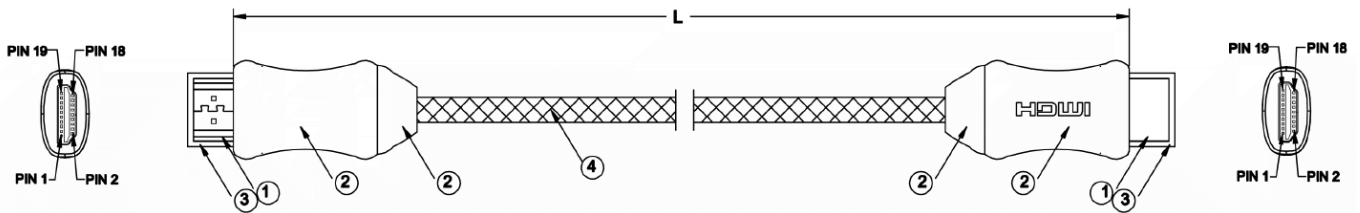

## RS PRO 0.5 mtr HDMI Male to HDMI Male High Speed with Ethernet Cable & Metal Connectors

Stock number: 2299967

EN

The RSPRO 0.5 metre HDMI male to HDMI male cable which has a black PVC jack with braiding and an outer diameter of 6.3mm. The connectors are metal and have gold flash covering to prevent corrosion.

### CONNECTION

4	CABLE SPEC:(0.254mmCu*1Pair+0.254mmCu D.W.+AL+MY)*5+0.254mmCu*4C+0.254mmCu D.W.+AL+16*6*0.12mmAL-Mg Braiding)*1C O.D:6.3mm BLACK PVC JACKET +BLACK NYLON BRAIDING
3	Plastic Cap
2	METAL SHELL
1	HDMI Plug - Gold Plated