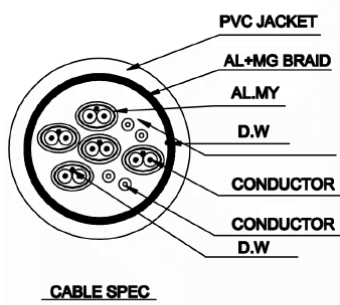

## RS PRO 0.5 mtr HDMI Male to HDMI Male High Speed with Ethernet Cable & Metal Connectors

Stock number: 2299967

EN

The RSPRO 0.5 metre HDMI male to HDMI male cable which has a black PVC jack with braiding and an outer diameter of 6.3mm. The connectors are metal and have gold flash covering to prevent corrosion.

HDMI is possibly the most common display connection on the market which can be found on devices ranging from PC's, Bluray players, games consoles and more.

### CONNECTION

4	CABLE SPEC:(0.254mmCu*1Pair+0.254mmCu D.W.+AL+MY)*5+0.254mmCu*4C+0.254mmCu D.W.+AL+16*6*0.12mmAL-Mg Braiding)*1C O.D:6.3mm BLACK PVC JACKET +BLACK NYLON BRAIDING
3	Plastic Cap
2	METAL SHELL
1	HDMI Plug - Gold Plated