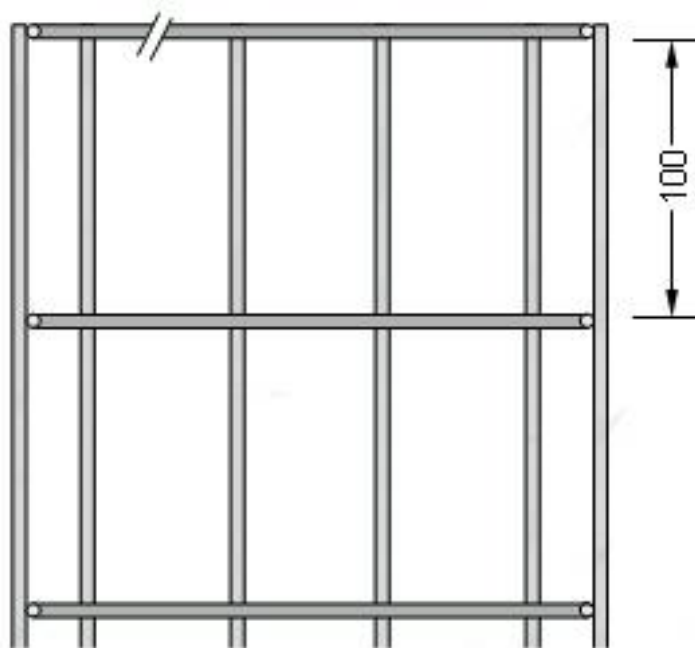

Datasheet

RS PRO Cable Basket Tray

Stock No: 221-6326

Technical Specifications:

To include attributes e.g. height, width, depth, color etc.

2216323	Aisi 304 Stainless-steel wire-mess cabletray 30mm wing x100mm width
2216325	Aisi 304 Stainless-steel wire-mess cabletray 30mm wing x150mm width
2216324	Aisi 316 Stainless-steel wire-mess cabletray 30mm wing x100mm width
2216326	Aisi 304 Stainless-steel wire-mess cabletray 60mm wing x60mm width
2216327	Aisi 316 Stainless-steel wire-mess cabletray 60mm wing x60mm width

Dimensional line drawings

See enclosed datasheet

Dimensions & connections (see next page)

Quality Standards

Manufactured according to CEI 61537

General Dimensions Tray with 30mm wing size

Seccion bandejas / Cable tray sections:

General Dimensions Tray with 60mm wing size

Seccion bandeja / Cable tray secti