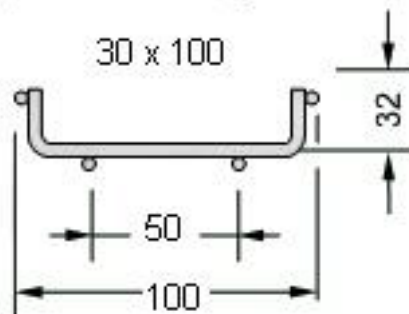

Dimensional line drawings

See enclosed datasheet

Dimensions & connections (see next page)

Quality Standards

Manufactured according to CEI 61537

General Dimensions Tray with 30mm wing size

Seccion bandejas / Cable tray sections:

General Dimensions Tray with 60mm wing size

Seccion bandeja / Cable tray secti