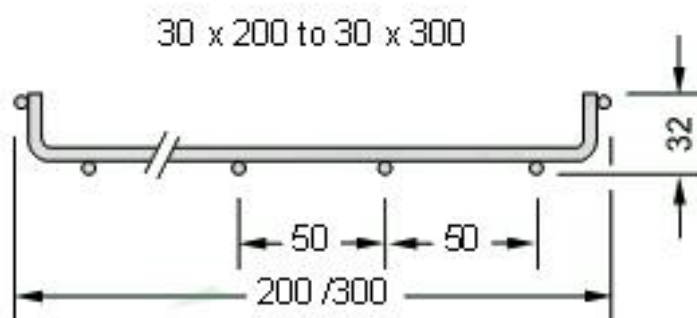

Dimensional line drawings

See enclosed datasheet

Dimensions & connections (see next page)

Quality Standards

Manufactured according to CEI 61537

General Dimensions Tray with 30mm wing size

Seccion bandejas / Cable tray sections:

General Dimensions Tray with 60mm wing size

Seccion bandeja / Cable tray secti