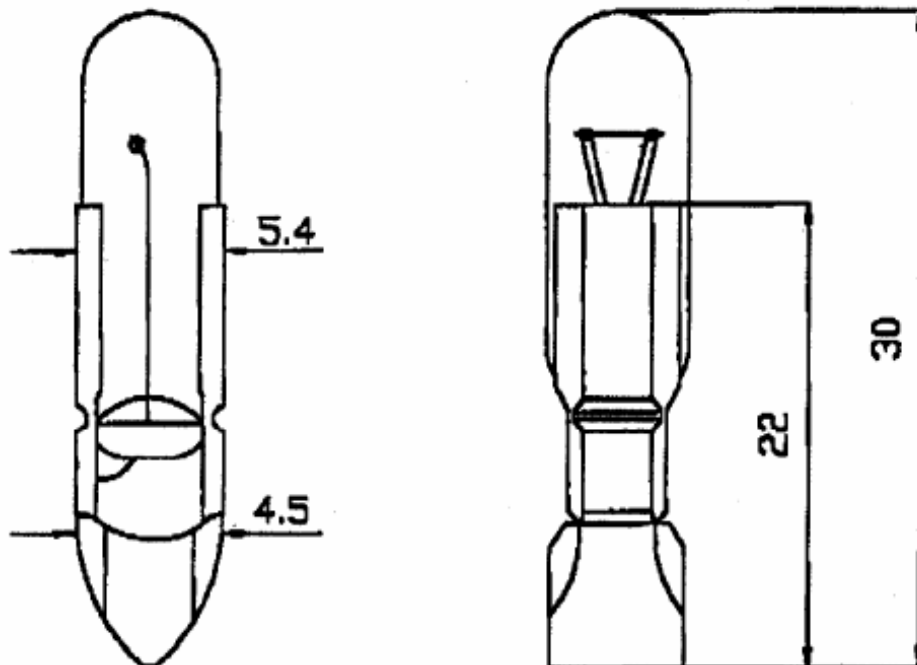

## Datasheet

### Telephone Slide Filament Indicator Lamp, Clear, 6V, 200mA, 5000h

RS Stock number [564-447](#)

Drawing (mm):

## Specifications:

Voltage:	6V
Amperage:	200mA $\pm$ 10%
Filament Type:	C-2R
	Vacuum Type
Life Hours:	5000Hrs