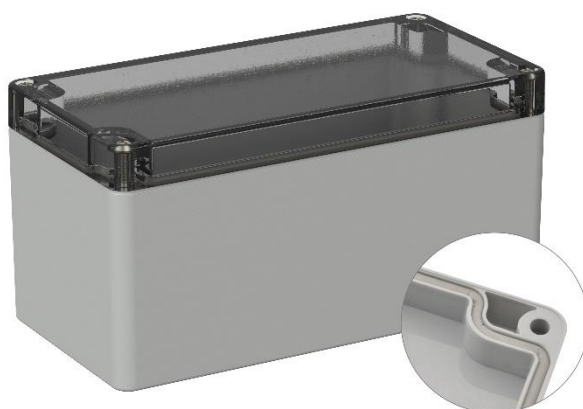

# RS PRO Polycarbonate Enclosure, Light Grey, IP66

Stock No: 201-0154

## Technical Specifications:

Body Material	Polycarbonate
Length	160 mm
Width	80 mm
Height	85 mm
IP	IP66
Colour	Light Grey

## Features & Benefits:

- seal factory-assembled
- IP-Protection (DIN EN 60529)
- supplied with screws
- crystal-clear lid