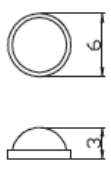

Rubber Feet

RS Stock No.	Size (mm)	RS Stock No.	Size (mm)
1368958	H: 3 - D: 6	1368964	H: 10 - D: 22
1368959	H: 3 - D: 11.5	1368965	H: 5 - W: 10 - L: 10
1368960	H: 5 - D: 12	1368966	H: 5.7 - W: 12.5 - L: 12.5
1368961	H: 2.5 - D: 8	1368967	H: 8 - W: 20 - L: 20
1368962	H: 7.3 - D: 20	1368968	H: 7.8 - D: 20.5
1368963	H: 3.5 - W: 13 - L: 13	1368970	H: 10 - D: 16

1. Self-adhesive (with 3M glue) - except 1368970 is NOT self-adhesive
2. Flat-round, square and round styles are available for selection
3. Black rubber
4. Designed to meet with ROHS compliance

1368958