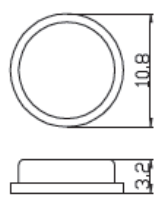

1368958

1368962

1368966

1368959

1368963

1368967

1368960

1368964

1368968

1368961

1368965

1368970