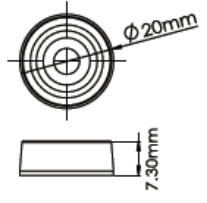

1368958

1368962

1368966

1368959

1368963

1368967

1368960

1368964

1368968

1368961

1368965

1368970