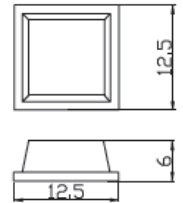

1368958

1368962

1368966

1368959

1368963

1368967

1368960

1368964

1368968

1368961

1368965

1368970