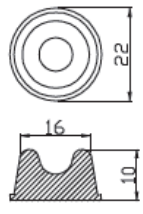

Rubber Feet

RS Stock No.	Size (mm)	RS Stock No.	Size (mm)
1368958	H: 3 - D: 6	1368964	H: 10 - D: 22
1368959	H: 3 - D: 11.5	1368965	H: 5 - W: 10 - L: 10
1368960	H: 5 - D: 12	1368966	H: 5.7 - W: 12.5 - L: 12.5
1368961	H: 2.5 - D: 8	1368967	H: 8 - W: 20 - L: 20
1368962	H: 7.3 - D: 20	1368968	H: 7.8 - D: 20.5
1368963	H: 3.5 - W: 13 - L: 13	1368970	H: 10 - D: 16

1. Self-adhesive (with 3M glue) - except 1368970 is NOT self-adhesive
2. Flat-round, square and round styles are available for selection
3. Black rubber
4. Designed to meet with ROHS compliance

1368958

1368962

1368966

1368959

1368963

1368967

1368960

1368964

1368968