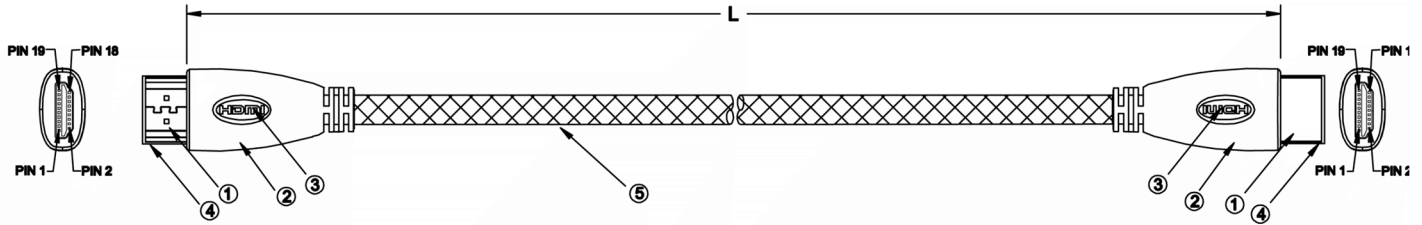

Datasheet

RS PRO 1mtr HDMI M-M High Speed with Ethernet Cable – Blue Light

Stock number: 182-8503

EN

The RSPRO 1 metre male to male HDMI cable which has a white PVC jack and an outer diameter of 6.3mm. The connectors have a gold plated covering to prevent corrosion.

The connector hoods are black PVC, have a blue light and have a strain relief to prevent the jacket splitting around the boot. The cable construction is Black Nylon Braided.

HDMI is possibly the most common display connection on the market which can be found on devices ranging from PC's, Bluray players, games consoles and more.

5	CABLE SPEC:{{{(0.254mmCU*1P +AL+MY)*5 +0.254mmCU*5C+AL+0.254mmCU}*1C O.D:6.3mm BLACK PVC JACKET +BLACK NYLON BRAIDING
4	Plastic Cap
3	"HDMI" Logo-BLUE LIGHT
2	PVC - BLACK
1	HDMI Plug - Gold Plated

RoHS / REACH / CE