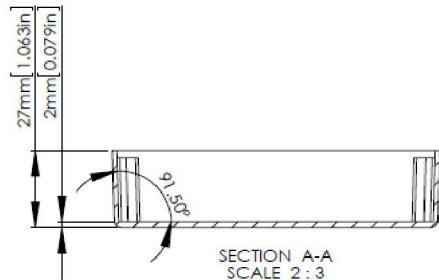

RS Stock No.1465290

FOUR (4) #6-32X5/8"  
SELF-TAPPING SCREWS.

SECTION B-B  
SCALE 2:3

SECTION A-A  
SCALE 2:3

ASSEMBLY

According to ISO 2768-m

Measuring DIM=L	Tolerances
0.5<L≤3.0mm	±0.1mm
3.0<L≤6.0 mm	±0.1mm
6.0<L≤30.0 mm	±0.2mm
30.0<L≤120.0 mm	±0.3mm
120.0<L≤400.0 mm	±0.5mm
400.0<L≤1000.0 mm	±0.8mm