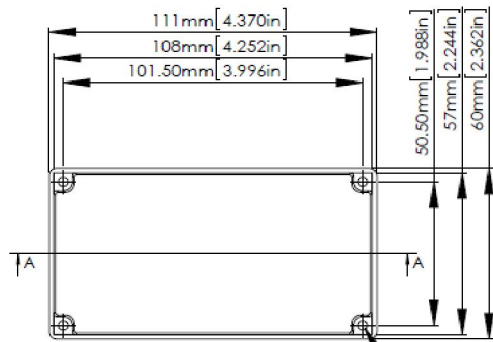

RS Stock No.1465290

FOUR (4) #6-32X5/8"  
SELF-TAPPING SCREWS.

SECTION B-B  
SCALE 2:3

SECTION A-A  
SCALE 2:3

ASSEMBLY

According to ISO 2768-m

Measuring DIM=L	Tolerances
0.5<L≤3.0mm	±0.1mm
3.0<L≤6.0 mm	±0.1mm
6.0<L≤30.0 mm	±0.2mm
30.0<L≤120.0 mm	±0.3mm
120.0<L≤400.0 mm	±0.5mm
400.0<L≤1000.0 mm	±0.8mm