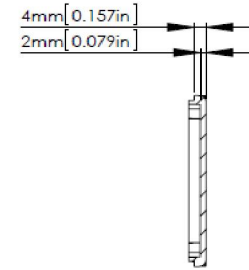

RS Stock No.1465290

FOUR (4) #6-32X5/8"  
SELF-TAPPING SCREWS.

SECTION B-B  
SCALE 2:3

SECTION A-A  
SCALE 2:3

ASSEMBLY

According to ISO 2768-m

Measuring DIM=L	Tolerances
0.5<L≤3.0mm	±0.1mm
3.0<L≤6.0 mm	±0.1mm
6.0<L≤30.0 mm	±0.2mm
30.0<L≤120.0 mm	±0.3mm
120.0<L≤400.0 mm	±0.5mm
400.0<L≤1000.0 mm	±0.8mm