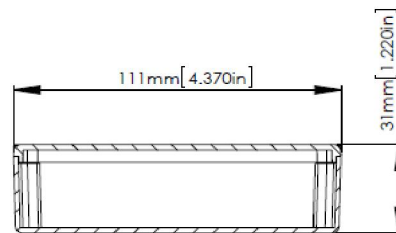

RS Stock No.1465290

FOUR (4) #6-32X5/8"  
SELF-TAPPING SCREWS.

SECTION B-B  
SCALE 2:3

SECTION A-A  
SCALE 2:3

ASSEMBLY

According to ISO 2768-m

Measuring DIM=L	Tolerances
0.5<L≤3.0mm	±0.1mm
3.0<L≤6.0 mm	±0.1mm
6.0<L≤30.0 mm	±0.2mm
30.0<L≤120.0 mm	±0.3mm
120.0<L≤400.0 mm	±0.5mm
400.0<L≤1000.0 mm	±0.8mm