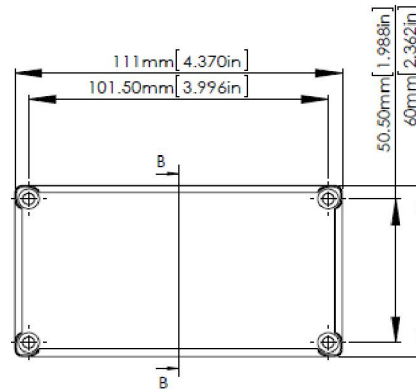

RS Stock No.1465290

FOUR (4) #6-32X5/8"  
SELF-TAPPING SCREWS.

SECTION B-B  
SCALE 2:3

SECTION A-A  
SCALE 2:3

ASSEMBLY

According to ISO 2768-m

Measuring DIM=L	Tolerances
0.5<L≤3.0mm	±0.1mm
3.0<L≤6.0 mm	±0.1mm
6.0<L≤30.0 mm	±0.2mm
30.0<L≤120.0 mm	±0.3mm
120.0<L≤400.0 mm	±0.5mm
400.0<L≤1000.0 mm	±0.8mm