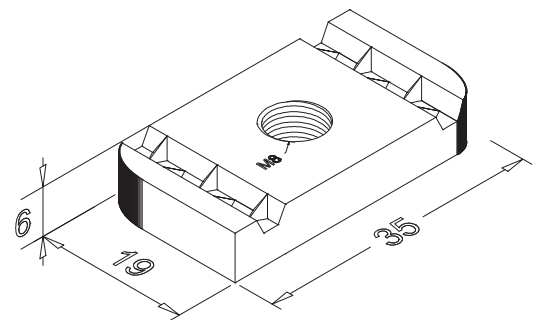

ENGLISH

Datasheet

Plain Channel Nuts Bright Zinc Plated

RS Stock No **1766939**

Size **M8**

Channel nuts are commonly used for fitting brackets to channel/Strut, and are the ideal fixing for drops of threaded rod.

Please view our full range listing below

RS Stock No	Size (mm)
1766942	M6
1766939	M8
1766936	M10
1766933	M12