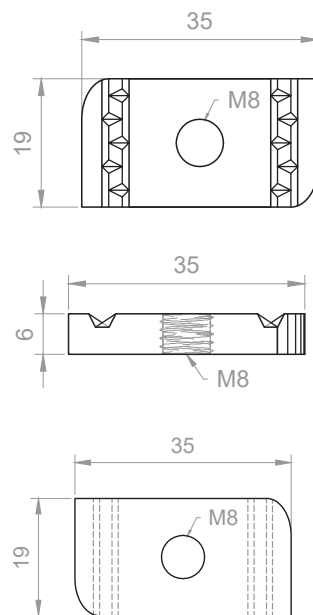

ENGLISH

Datasheet

Plain Channel Nuts Bright Zinc Plated

RS Stock No **1766939**

Size **M8**

Channel nuts are commonly used for fitting brackets to channel/Strut, and are the ideal fixing for drops of threaded rod.

Please view our full range listing below

RS Stock No	Size (mm)
1766942	M6
1766939	M8
1766936	M10
1766933	M12