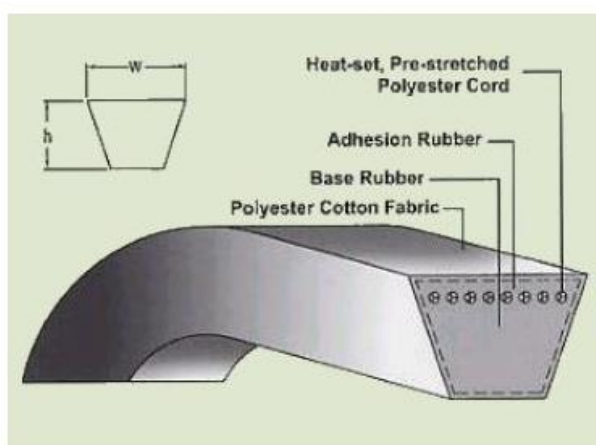

## PET, Rubber Vee Friction Belt, belt section B

RS Stock number 471-594

# B Section Classical Wrapped Vee Belts

to API 1B, RMA IP 20, DIN 2215, ISO 4184 & BS3790

| Dimensions<br>w x h (mm) | Min. Pulley<br>Diam.<br>PCD (mm) | Std. Belt<br>Lengths (mm) |
|--------------------------|----------------------------------|---------------------------|
| 17 x 11                  | 125                              | 650 - 7040                |

### RS Z, A & B Section Belts

Special compounded stiff-yet-flex-crack resistant base

High modulus low stretch (hmls) polyester cords and length stabilisation process resulting in low stretch and maximum life