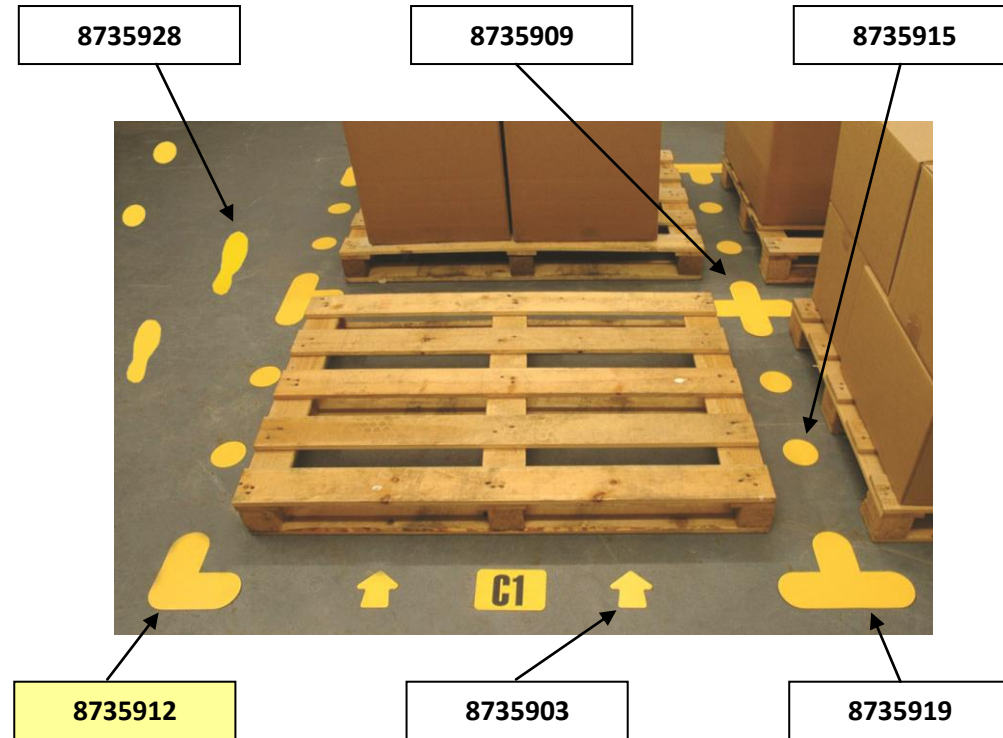

# Datasheet

**RS Stock No. 8735912**

**L Shaped Floor Sign, 200x200mm, 10 Pack**

- Highlight walkways, fork truck routes and pallet positions on the warehouse floor
- Tough PVC with aggressive adhesive backing
- Mark block stack pallet areas quickly and effectively with no mess
- Designed to withstand everyday warehouse traffic
- Suitable for clean, flat, sealed surfaces
- Packs available in Yellow, Red, Blue, Green, Black and White

Description	Size (mm)	(Pack Qty)	RS Stock No
+ Shaped Floor Sign,300x300mm	L300 x W300	10	<b>8735909</b>
Arrow Shaped Floor Sign,90mm	H90	100	<b>8735903</b>
<b>L Shaped Floor Sign,200x200mm</b>	<b>L200 x W200</b>	<b>10</b>	<b>8735912</b>
Circle Shaped Floor Sign,90mm	90 DIA	100	<b>8735915</b>
T Shaped Floor Sign,200x300mm	L200 x W300	10	<b>8735919</b>
Feet Shaped Floor Sign,300x100mm	L300 x W100	10	<b>8735928</b>