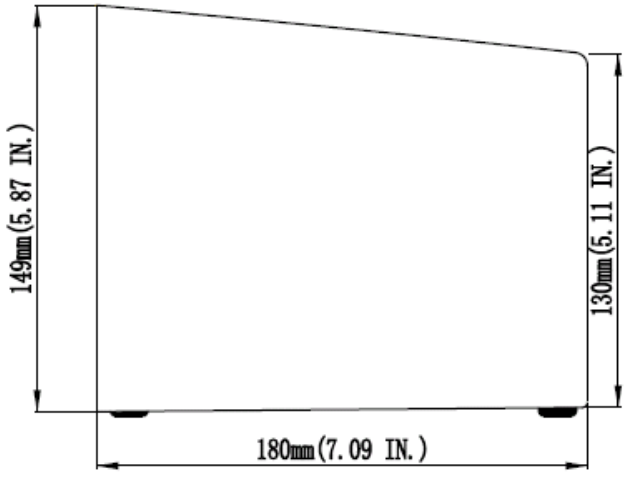

### Features:

- Robust glass fiber reinforced plastic guard
- Colour is yellow
- with non-skid feet
- Entire foot switch is covered
- Accept wide range of foot switch models
- Size(LXWXH):180x168x149mm.