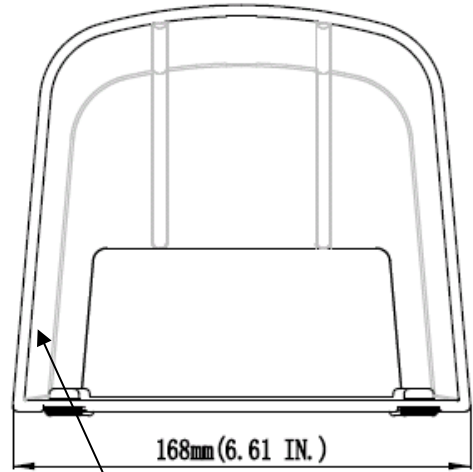

## Foot switch, Molded, plastic cover orange color

RS Article No. 1253705

### Features:

- Robust glass fiber reinforced plastic guard
- Colour is yellow
- with non-skid feet
- Entire foot switch is covered
- Accept wide range of foot switch models
- Size(LXWXH):180x168x149mm.