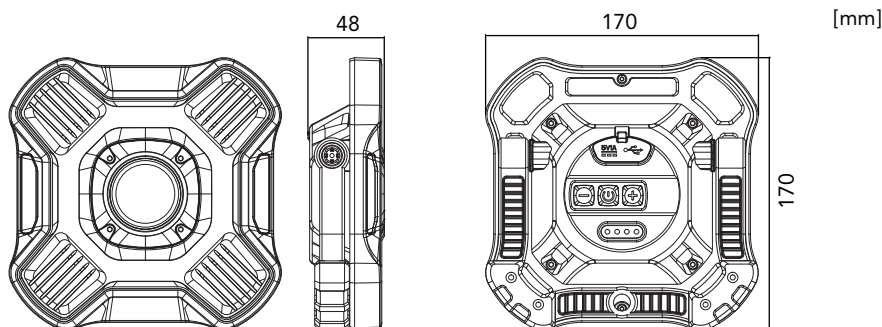

RECHARGEABLE LED PORTABLE FLOODLIGHT

MX3 SERIES

Application

Decks, Marinas, Docks, Ports, Warehouses

Material

Aluminium alloy LED front frame, polycarbonate diffuser and ABS plastic housing

Protection Class

IP54

Weight

0.7Kg

Key Features

- High performance COB LED with rechargeable lithium ion battery
- 5-step dimming
- Compact and lightweight
- Vibration and impact resistant
- 50,000 hours LED lifespan, battery life up to 500 charges
- USB power bank function for emergency charging of mobile devices
- Indicator lights show battery level and charging status
- Swivel stand can rotate 180°
- Safety compliance, RoHS.

TECHNICAL SPECIFICATIONS

IP 54

BH Code	Type	Main Voltage	Power	CCT	Charging Time	Ambient Temp (Ta)	System Lumen
LAMX3FA	MX3	100V - 240V AC	20W	5000K	6 hrs	-20°C ~ +50°C	2600lm

DIMMING SETTINGS

Brightness level	100%	80%	60%	40%	20%
Lumens output	2600lm	2080 lm	1560 lm	1040 lm	520lm
Light run-time	1.5 hrs	2 hrs	5 hrs	7 hrs	9 hrs