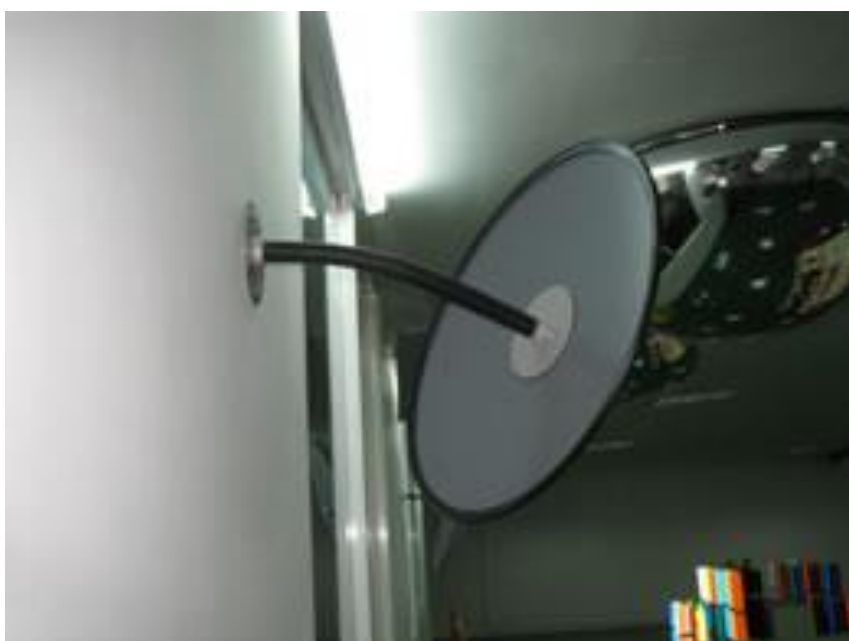

Anti-theft convex mirrors

1. 360 degree actual viewing angle
2. Easy to install, cost efficient
3. Acrylic lens with rubber edge
4. Excellent visibility
5. Possibility to increase the field of view

Stock number	Diameter
773-9749	22cm
773-9685	30cm
773-9689	40cm