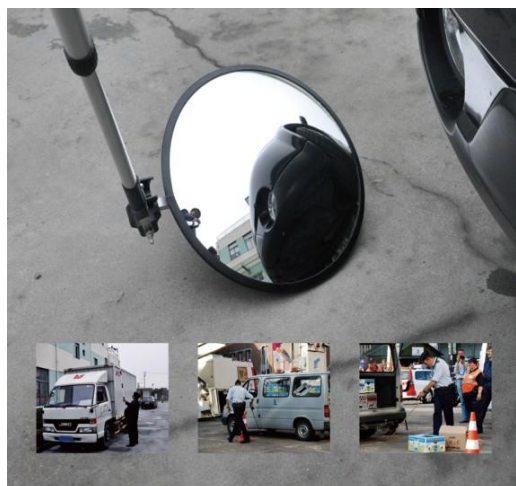

Inspection and rear-view multipurpose mirrors

Aluminium telescopic arm

<i>Stock number</i>	<i>Description</i>
<i>773-9758</i>	<i>Portable Inspection Acrylic Mirror 30 cm</i>
<i>773-9730</i>	<i>Rear View Acrylic Mirror 6.3 x 11.5 cm</i>

Fitting kits (accessories)

<i>Stock number</i>	<i>Description</i>
<i>773-9742</i>	<i>Mirror fitting kit for dia. 7.5 cm pole</i>
<i>773-9746</i>	<i>Mirror fitting kit for dia. 5 cm pole</i>
<i>773-9755</i>	<i>Traffic mirror wall clamp</i>