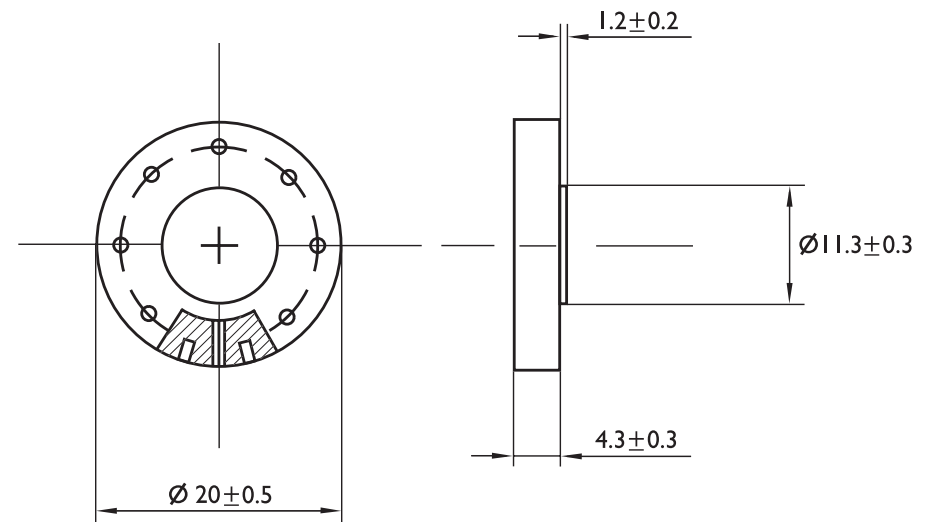

### Specifications

Rated impedance	8±20%Ω
Nominal power	0.1W
Maximum power	0.2W
Resonant frequency	1000±25%Hz
Frequency range	F 0-5,500Hz
Sound output level at 0.1W/0.1m	75±3dB
Magnet material	Nd-Fe-B
Magnet size	∅6.5x1.5mm
Operating temperature	-10~+40°C
Storage temperature	-20~+60°C
Weight	2.2g

### Features

- ROHS compliant
- Small, low profile
- Cone material: Mylar

All data at 25°C unless otherwise specified

**Dimensions** Unit: mm