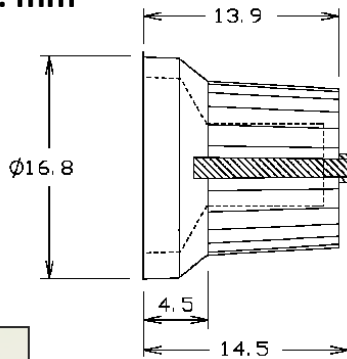

Datasheet

2 Colour Knobs

RS Stock number 777-7338

Unit: mm

RS 7777334

Knob black blue marker line 6mm splined

RS 7777356

Knob black blue marker line 6mm D

RS 7777338

Knob black green marker line 6mm splined

RS 7777350

Knob black green marker line 6mm D

RS 7777347

Knob black grey marker line 6mm splined

RS 7777369

Knob black grey marker line 6mm D

RS 7777340

Knob black red marker line 6mm splined

RS 7777362

Knob black red marker line 6mm D

RS 7777344

Knob black white marker line 6mm splined

RS 7777366

Knob black white marker line 6mm D

RS 7777353

Knob black yellow marker line 6mm splined

RS 7777375

Knob black yellow marker line 6mm D