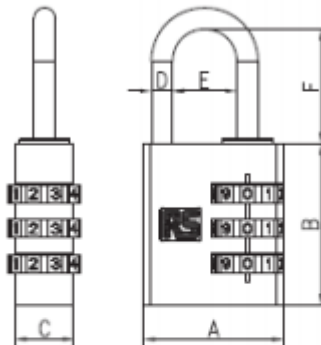

Mechanical Specifications

Shackle Length	26mm
Body Width	30mm
Shackle Diameter	5mm
Body Thickness	13mm

Approvals

Compliance/Certifications	CE
----------------------------------	----

Dimensions:

Item	Lock Body Dimension(mm)		
	A	B	C
7816048	31	36	13

Shackle Dimension(mm)		
D	E	F
5	14	26