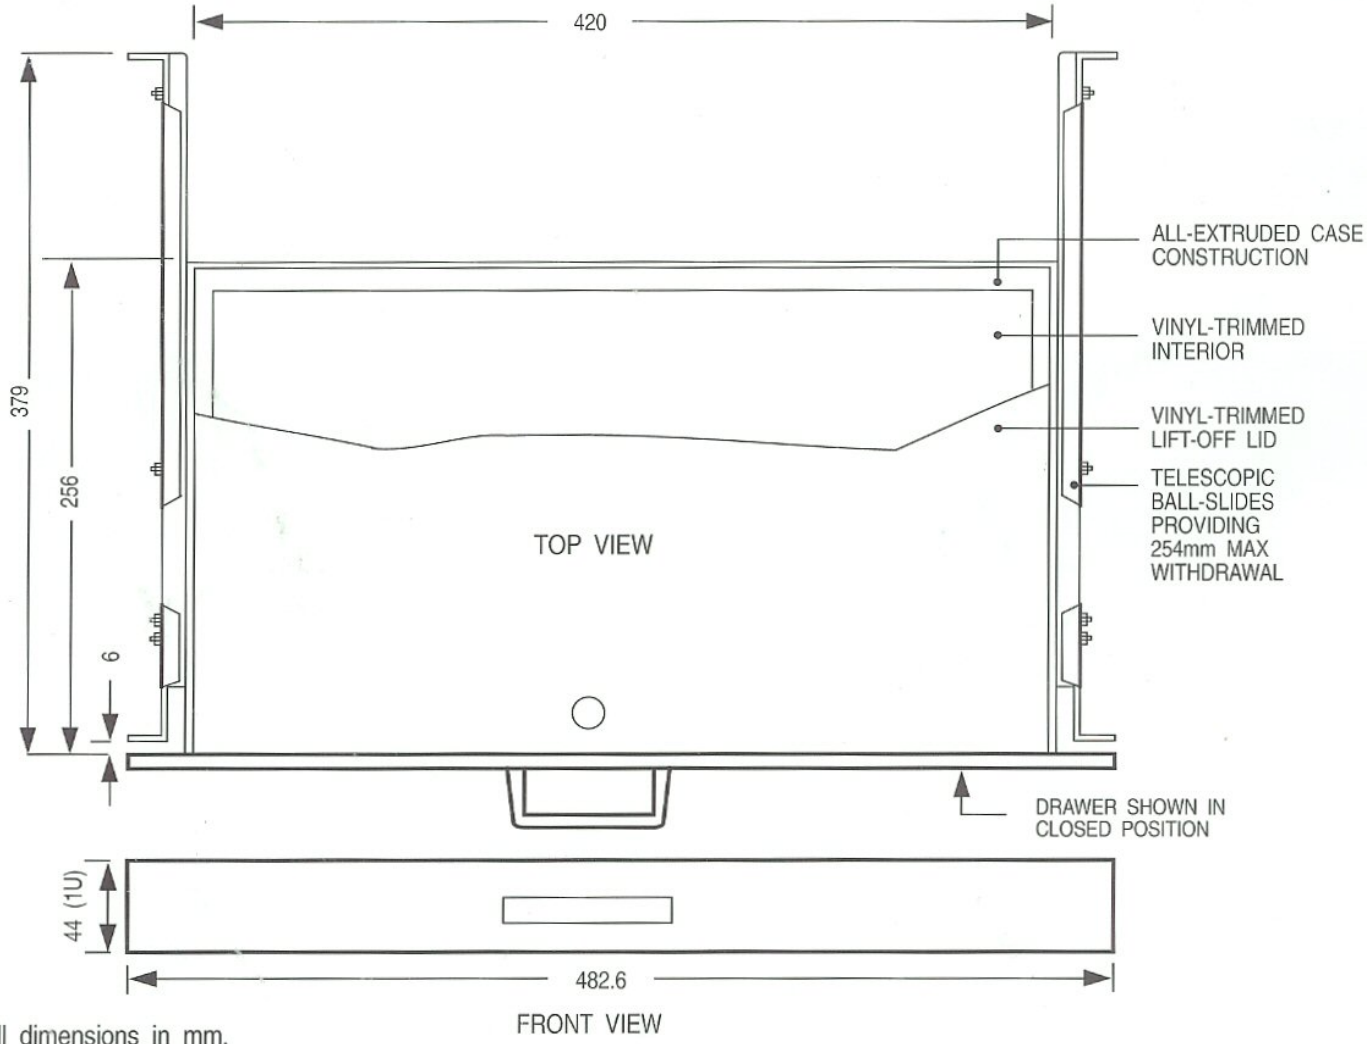

ENGLISH

Datasheet

RS Pro Grey Drawer, 1U x 400mm x 483mm

RS Stock No: **223-758**

Product Details

RS Pro drawer in grey colour, measures 1 U x 400 x 483 mm. This 1 U high rack-slide aluminium drawer is fitted with full extension, heavy duty and ball bearing slides.

Features and Benefits

- Positive stop slides with self-cleaning retainers
- Includes black plastic covered steel liner with hinged lid
- Adjustable slide brackets allow for 19 Inch rack mounting

ENGLISH

Specifications:

Colour	Grey
Compatible Rack Size	1U
Depth	400 mm
Height	44 mm
Material	Steel
Rack Units	1 U
Type	Drawer
Width	483 mm

1U Rack-slide drawer

All dimensions in mm.