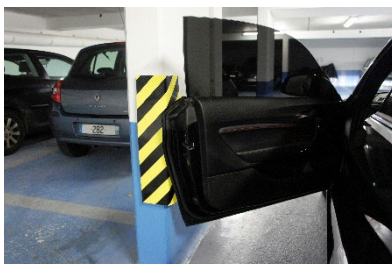

FRANÇAIS

Fiche Technique

RS Pro

Code douane : 3921190090

RS Stock No : 204-1808

Réf RS	Longueur (mm)	Largeur (mm)	Epaisseur (mm)	Poids (kg)
204-1808	400	150	15	0.04

- **Fabriqué en :** éthylène-acétate de vinyle (EVA)
- **Coloris :** noir et jaune

Caractéristiques :

- Mousse de protection d'angle adhésive
- Résistance aux produits pétroliers et aux solvants
- Fixation par adhésif double face