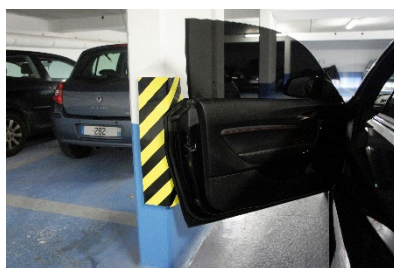

Réf RS	Length (mm)	Width (mm)	Thickness (mm)	Weight (kg)
204-1808	400	150	15	0.04

- **Made of** ethylene-vinyl acetate
- **Colors** : black and yellow

Specifications :

- Adhesive foam corner bumper
- Oil and grease resistant
- Double sided adhesive for fixing