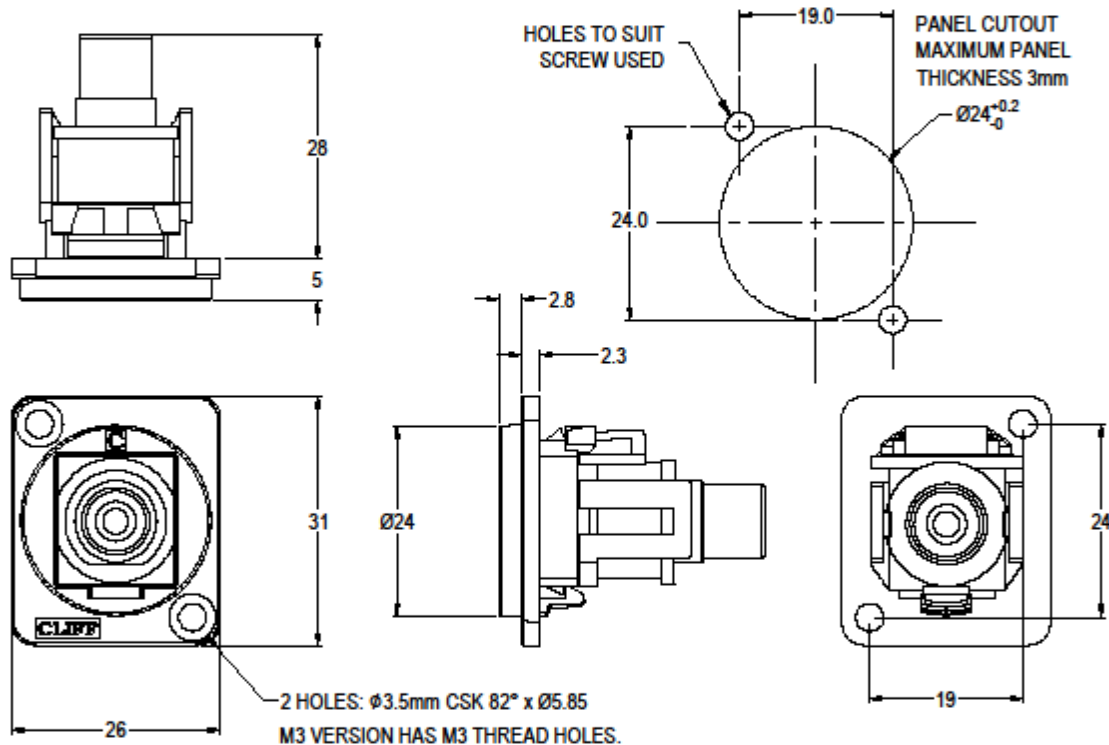

Datasheet

RS PRO RCA PHONO RED METAL M3 FEEDTHROUGH CONNECTOR

Stock No: 2035600, 2035601

Material:

- 1.Contacts: gold plating over nickel
- 2.Frame: Nickel or black plated zinc diecast

Features & Benefits:

- Fits standard XLR Ø24mm cutout.
- No soldering or punch termination. Use standard cable for each connector style.
- Front or rear mounted.
- Low rear profile

General:

Please note: Functionality is affected by cable quality, length and cable wiring configuration.

Other models available:

Part No.

- | | |
|----------------|--|
| 8987611 | RCA Phono Red Black plastic frame, CSK holes |
| 9075662 | RCA Phono Red Nickel plated metal frame, CSK holes |
| 8987615 | RCA Phono Red Black plastic frame, PLAIN holes |