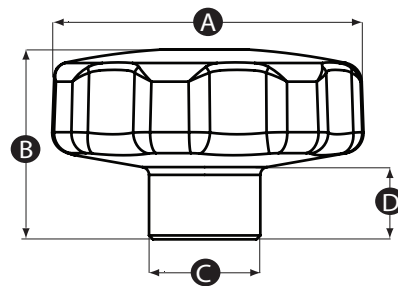

ENGLISH

DataSheet

Female Metal Lobe Knob

Material

Stainless steel

Finish

Matt

Thread

Machined thread

Part No.	A	B	C	D	Thread size
478630	40	24	14	8	M6
478939	40	24	14	8	M8
478999	50	31	18	10	M8
478967	50	31	18	10	M10
478977	60	39	20	14	M10
478973	60	39	20	14	M12