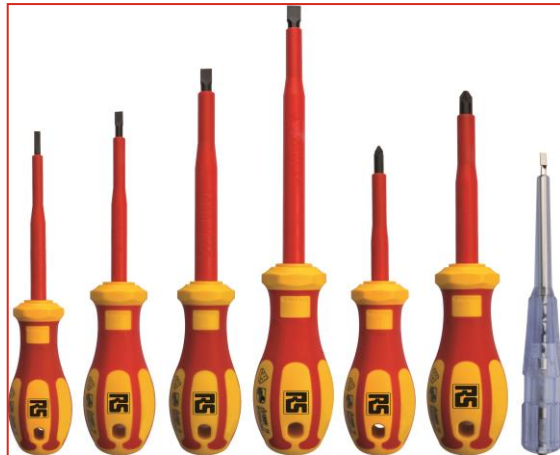

# 7 Piece Insulated Screwdriver Set

RS Stock number **875-5821**

1000 V  
EN 60900

### Contents

- 4 x Slotted Screwdrivers
- 2 x Pozi Screwdrivers
- 1 x Voltage Tester