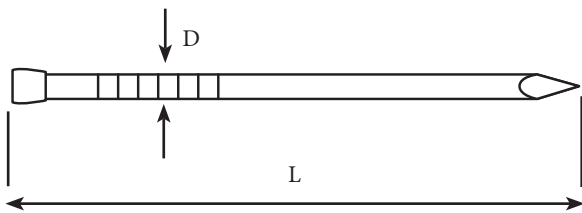

ENGLISH

Datasheet

Bright Round Lost Head Nail 500g

Self colour for internal use. Easily hidden, reduces timber deformation.
Can be driven below the surface to conceal the fixing.
Often used on floor & skirting boards.

Please view our full range listing below

RS Stock No	Size L x D (mm)	Approx Pack Count
1701633	40 x 2.36	380
1701634	50 x 3.00	180
1701635	65 x 3.35	120