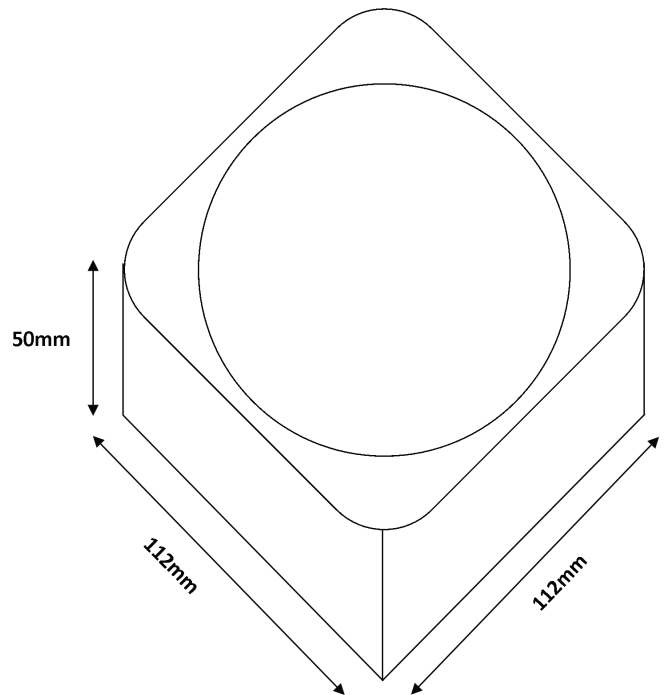

### Specifications

- Weather resistant Polycarbonate housing
- Tamper switch protection
- Grade 3
- 92 Db Sound level at 1m
- Durable Mylar cone
- 16 Ohm resistance
- Left, right and bottom cable entry points
- Environmental class 2