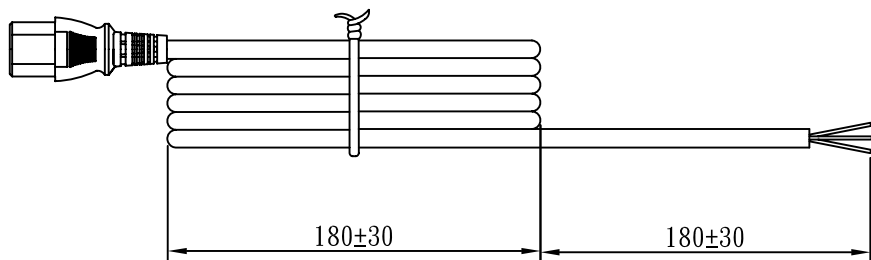

MARKING:

WIRING COLOR:

E: Yellow/Green
N: Blue
L: Brown

LENGED ON CORD: (205-14)

SGIS <VDE> KEMA-KEUR 030303 <VE> △CEBEC 809 S D N
NF-USE 1346 IEMMEQU H05VV-F 3G 1.0mm² 60227 IEC 53 RVV 300/500V
A003083 3ASL/100 4V-75 V-75(75°C) 250/440V ORDINARY DUTY Q90033 -LF- CE

No	BOM ITEM	Q' TY	P/N
1	KPR-14 TERMINAL	3 pcs	BBB14000
2	IS-14 INNER BODY	1 set	MI014000
3	PVC 45P (SA87, IS-14)	22 g	RPP04512
4	PE TIE (BLACK, 6 inch)	1 pcs	KBB10006

CABLE		H05VV-F 3G 1.0 DENT PRINT CT-12 (BLACK)			
PLUG	IS-14	LENGTH	2000	UNIT	mm
CLIENT	NAME	First connectivity	N/W	UNIT	kg
	P/N	7316153	SG DWG	SR-141239-3	VER. A
				Design. by	賀艷紅 (2014.05.23)
				Review. by	朱曉玲 (2014.05.23)
				Approval. by	周德雲 (2014.05.23)
L14		6C3016	12	200	00