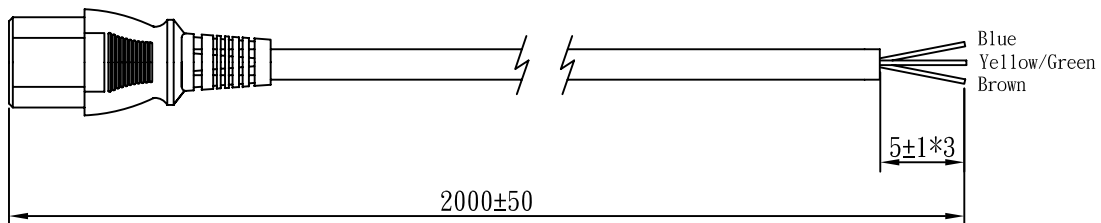

MARKING:

WIRING COLOR:

E: Yellow/Green
N: Blue
L: Brown

LENGED ON CORD: (205-14)

SGIS <VDE> KEMA-KEUR 030303 <VE> △CEBEC 809 S D N
NF-USE 1346 IEMMEQU H05VV-F 3G 1.0mm² 60227 IEC 53 RVV 300/500V
A003083 3ASL/100 4V-75 V-75(75°C) 250/440V ORDINARY DUTY Q90033 -LF- CE

No	BOM ITEM	Q' TY	P/N
1	KPR-14 TERMINAL	3 pcs	BBB14000
2	IS-14 INNER BODY	1 set	MI014000
3	PVC 45P (SA87, IS-14)	22 g	RPP04512
4	PE TIE (BLACK, 6 inch)	1 pcs	KBB10006

CABLE		H05VV-F 3G 1.0 DENT PRINT CT-12 (BLACK)			
PLUG	IS-14	LENGTH	2000	UNIT	mm
CLIENT	NAME	First connectivity	N/W	UNIT	kg
	P/N	7316153	SG DWG	SR-141239-3	VER. A
				Design. by	賀艷紅 (2014.05.23)
				Review. by	朱曉玲 (2014.05.23)
				Approval. by	周德雲 (2014.05.23)
L14		6C3016	12	200	00