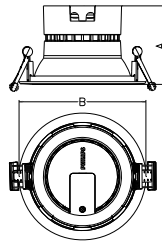

### Product data

General Information		Power Factor (Fraction)		0.9	
Light source replaceable	No	Temperature			
Number of gear units	1 unit	Ambient temperature range	-20 to +40 °C		
CE mark	CE mark	Controls and Dimming			
ENEC mark	-	Dimmable	No		
Glow-wire test	Temperature 650 °C, duration 30 s	Driver/power unit/transformer	Power supply unit (On/Off)		
Light Technical		Constant light output	Yes		
Number of light sources	1	Mechanical and Housing			
Light source color	830 warm white	Housing Material	Aluminum		
Optic type	Beam angle 60 to 120°	Reflector material	Polycarbonate		
Optical cover type	Transparent bowl with white cover	Optic material	Polycarbonate		
Luminaire light beam spread	90°	Approval and Application			
Operating and Electrical		Ingress protection code	IP20 [Finger-protected]		
Input Voltage	220-240 V				
Power Consumption	6.5 W				

## Dimensional drawing

Dimension 灯具尺寸	A (mm)	B (mm)
DN290B 1xDLED / ALU	95 / 99	∅ 122
DN291B 1xDLED / ALU	105 / 109	∅ 167
DN292B 1xDLED / ALU	114 / 118	∅ 218
DN293B 1xDLED / ALU	114 / 118	∅ 218

Dimension 灯具尺寸	A (mm)	B (mm)
DN290B 1xDLED / ALU	95 / 99	∅ 122
DN291B 1xDLED / ALU	105 / 109	∅ 167
DN292B 1xDLED / ALU	114 / 118	∅ 218
DN293B 1xDLED / ALU	114 / 118	∅ 218