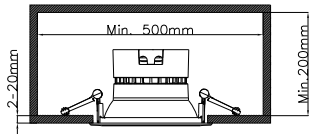

GreenSpace Downlight G4

Mech. impact protection code	IK02 [0.2 J standard]
Initial Performance (IEC Compliant)	
Luminous flux tolerance	+/-10%
Power consumption tolerance	+/-10%
Product Data	
Full product code	911401564321

Order product name	DN290B 1xDLED-3000 PSU WH
Order code	911401564321
Numerator - Quantity Per Pack	1
Numerator - Packs per outer box	36
Material Nr. (12NC)	911401564321
Full product name	DN290B 1xDLED-3000 PSU WH

Dimensional drawing

Dimension 灯具尺寸	A (mm)	B (mm)
DN290B 1xDLED / ALU	95 / 99	∅ 122
DN291B 1xDLED / ALU	105 / 109	∅ 167
DN292B 1xDLED / ALU	114 / 118	∅ 218
DN293B 1xDLED / ALU	114 / 118	∅ 218