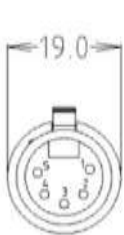

**RS6165** - 5 PIN FEMALE XLR PLUG 5APF/M

**RS6166** - 5 PIN FEMALE XLR PLUG BLACK 5APF/BM

**RS6180** - 7 PIN FEMALE XLR PLUG 7APF/M

[rspro.com](http://rspro.com)

**RS6130** - 3 PIN MALE XLR PLUG 3APM/M

**RS6131** - 3 PIN MALE XLR PLUG BLACK 3APM/BM

**RS6155** - 4 PIN MALE XLR PLUG 4APM/M

**RS6156** - 4 PIN MALE XLR PLUG BLACK 4APM/BM

**RS6160** - 5 PIN MALE XLR PLUG 5APM/M

**RS6161** - 5 PIN MALE XLR PLUG BLACK 5APM/BM

**RS6180** - 7 PIN FEMALE XLR PLUG 7APF/M

APF

TYPICAL DIMENSIONS

APM

[rspro.com](http://rspro.com)

[rspro.com](http://rspro.com)