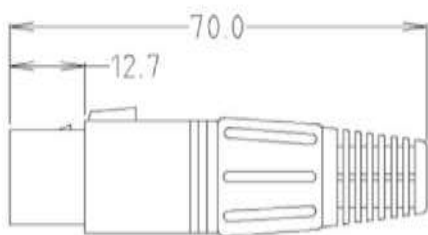

**RS6155** - 4 PIN MALE XLR PLUG 4APM/M

**RS6156** - 4 PIN MALE XLR PLUG BLACK 4APM/BM

**RS6160** - 5 PIN MALE XLR PLUG 5APM/M

**RS6161** - 5 PIN MALE XLR PLUG BLACK 5APM/BM

**RS6180** - 7 PIN FEMALE XLR PLUG 7APF/M

APF

TYPICAL DIMENSIONS

APM

[rspro.com](http://rspro.com)

[rspro.com](http://rspro.com)