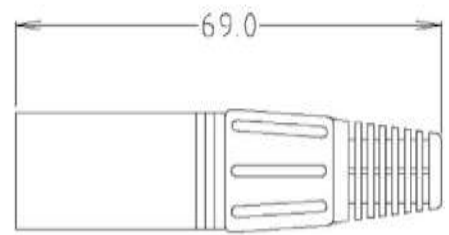

**RS6155** - 4 PIN MALE XLR PLUG 4APM/M

**RS6156** - 4 PIN MALE XLR PLUG BLACK 4APM/BM

**RS6160** - 5 PIN MALE XLR PLUG 5APM/M

**RS6161** - 5 PIN MALE XLR PLUG BLACK 5APM/BM

**RS6180** - 7 PIN FEMALE XLR PLUG 7APF/M

APF

TYPICAL DIMENSIONS

APM

[rspro.com](http://rspro.com)

[rspro.com](http://rspro.com)