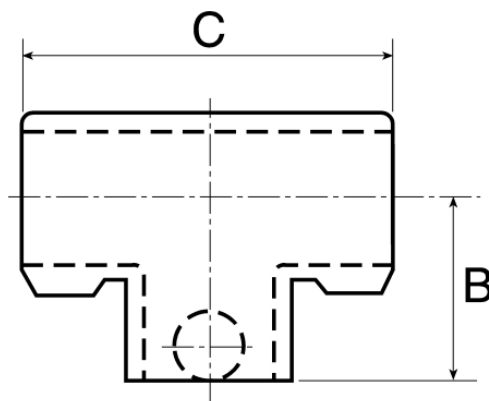

Datasheet

Stock No: 286-3465

RS Pro Round Tube T-Connector, strut profile Type 2

Product Details

Long Tee

Produces a 90° butt joint between two tubes
Fitting can be used to join through tube

| Dimensions (mm) | | |
|-----------------|----|-----|
| Tube Size Ref. | B | C |
| 1 | 48 | 96 |
| 2 | 60 | 122 |
| 3 | 67 | 134 |

ENGLISH

Specifications:

| | |
|-------------------------|--------------------|
| Structural Element Type | Round Tube |
| Connector Type | T-Connector |
| Fits Strut Profile | Type 2 |
| Fits Tube Diameter | 42.4mm |
| Product Family | RS Handrail System |
| Material | Cast Iron |
| Product System | 104 |