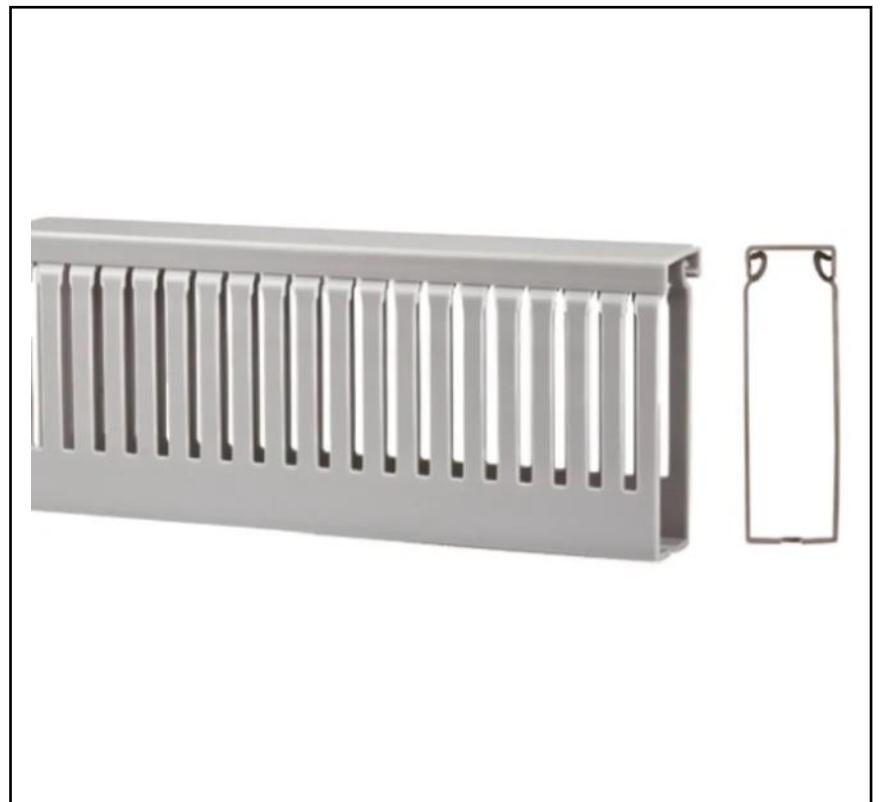

FEATURES

- Quick and easy install
- Clean grey finish
- Up to 85°C operating temperature
- High impact/Warp proof
- 4mm slot gap

RS PRO Grey Slotted Panel Trunking - Open Slot, W25 mm x D80mm, L2m, PVC

RS Stock No.: 758-9210

Product Description

RS PRO open slot industrial narrow trunking comes in grey PVC, giving that clean modern finish to any work area. Advantages to PVC cable trunking include high impact, warp-proof, self-extinguishing and the ability to wipe clean. The flat back allows you to fix it to the area the trunking will be applied to, allowing for a simple yet effective installation and secure cable organisation. Our trunking is a narrow box shape with a maximum operating temperature of 85°C, ideal for all of your cable and accessories management needs whilst providing that perfect finish.

General Specifications

Trunking/Chain Type	Slotted Panel Trunking
Material	PVC
Colour	Grey
Fire Behaviour	Self-extinguishing
Applications	Offices and indoor work spaces, at various lengths, Electrical workshops, Schools, Hospitals, Hotels and anywhere with customers walking amongst cables