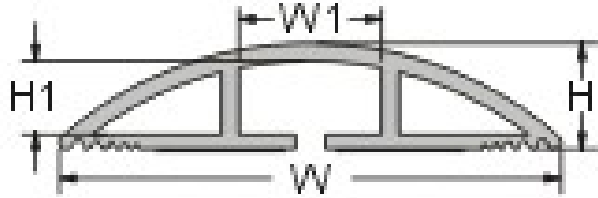

Datasheet

RS PRO Soft Wiring Duct with adh Tape

Stock number: 865-9556 865-9571 865-9580 865-9590 865-9616 865-9565
865-9574 865-9584 865-9600 865-9619 865-9562 865-9587
865-9596 865-9607 865-9622 865-9568 865-9578 865-9593
865-9603 865-9613

EN

SPECIFICATION

- Material: PVC
- Color: Grey (Brown, Milk, Black available)
- Soft pvc products, packed in roll for easy storage.
- Cut to required length for temporary wiring or permanent application. Supplied with double sided tape.

Unit : mm

RS Number	Color	W	W1	H	H1	Packing
8659556	Grey	25.4	7.4	5.8	3.8	1M
8659565	Brown					
8659568	Milk					
8659562	Black					
8659571	Grey	50.8	14.8	11.6	7.8	
8659574	Brown					
8659578	Milk					
8659587	Black					
8659580	Grey	66	19	15.3	10.9	
8659584	Brown					
8659593	Milk					
8659596	Black					
8659590	Grey	76.2	22	17.4	11.6	
8659600	Brown					
8659603	Milk					
8659607	Black					
8659616	Grey	101.6	29.4	23.2	15.4	
8659619	Brown					
8659613	Milk					
8659622	Black					