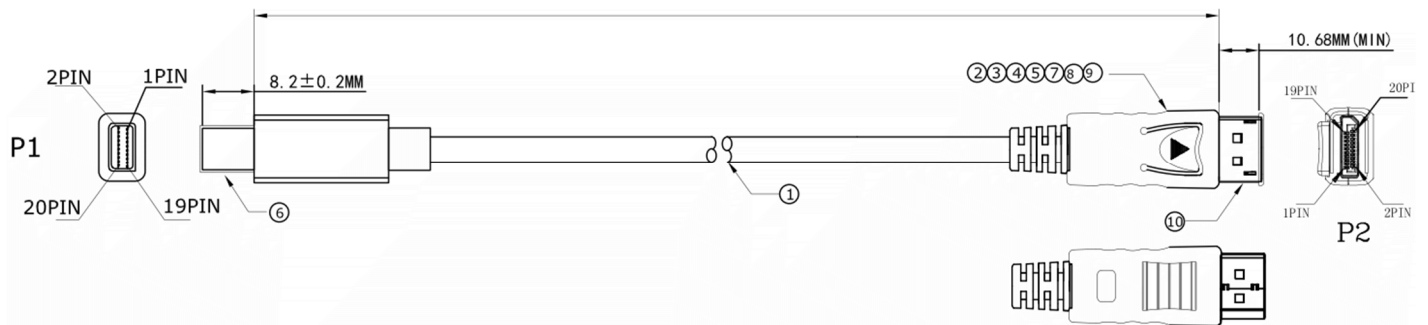

Datasheet

RS PRO 2mtr Mini DisplayPort Male to DisplayPort Cable - Black

Stock number: 182-8519

EN

The RSPRO 2 metre male to male mini DisplayPort to DisplayPort cable has a black PVC jack and an outer diameter of 4.8mm. The connectors have a gold flash covering to prevent corrosion.

The connector hoods are also made of black PVC and have a strain relief to prevent the jacket splitting around the boot.

DisplayPort, commonly known as DP is a digital high definition video connection which also can carries audio. Due to its bandwidth, DisplayPort cables are normally up to 5 metres long.

DisplayPort cables are very simple to use and are plug and play. Care must be taken when unplugging them to make sure that the latches have been released before pulling out the connector.

10	DisplayPort M Dust cover
9	DisplayPort M (DP01#) ABS Under the black shell with the words "DP" LOGO
8	DisplayPort M(DP01#) ABS On the black shell with the words "DP" LOGO
7	DisplayPort Port M With shrapnel gold plated PIN plug vinyl iron shell plating
6	mini Display Port M Dust cover
5	H, S, T Black : $\phi 1.5$
4	DisplayPort Port M 32AWG Black line double rows
3	Molding: 45P black PVC
2	LDPE
1	MINI DP M TO MINI DP M CABLE 32AWG OD:4.8 85%AL jacket : PVC color:black PLUG Gold L=2M Semi-finished products wiring