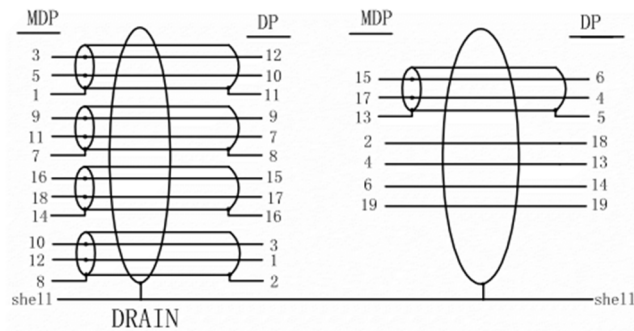

Datasheet

RS PRO 2mtr Mini DisplayPort Male to DisplayPort Cable - Black

Stock number: 182-8519

EN

The RSPRO 2 metre male to male mini DisplayPort to DisplayPort cable has a black PVC jack and an outer diameter of 4.8mm. The connectors have a gold flash covering to prevent corrosion.

The connector hoods are also made of black PVC and have a strain relief to prevent the jacket splitting around the boot.

DisplayPort, commonly known as DP is a digital high definition video connection which also can carries audio. Due to its bandwidth, DisplayPort cables are normally up to 5 metres long.

DisplayPort cables are very simple to use and are plug and play. Care must be taken when unplugging them to make sure that the latches have been released before pulling out the connector.