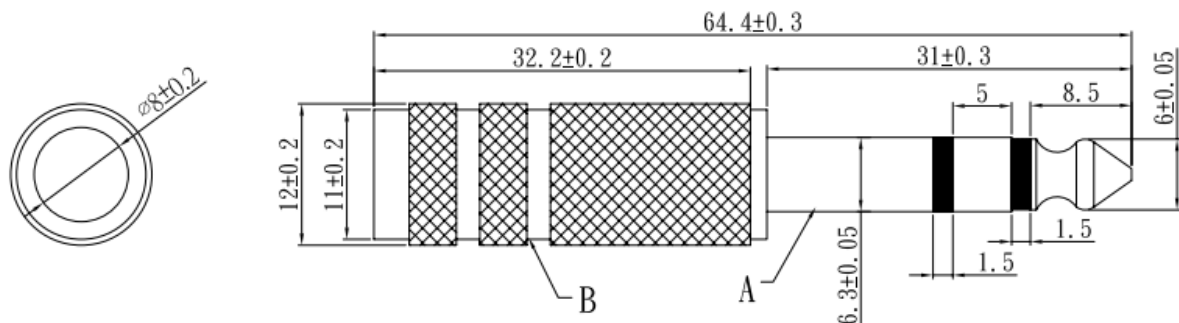

Datasheet

3way Commercial Screened Jack Plug 1/4"

RS Stock number [392-605](#)

Dimensions: (mm)

Specifications

- A= 6.3SP / Brass / Nickel Finish
- B= Shell / Brass / Nickel Finish